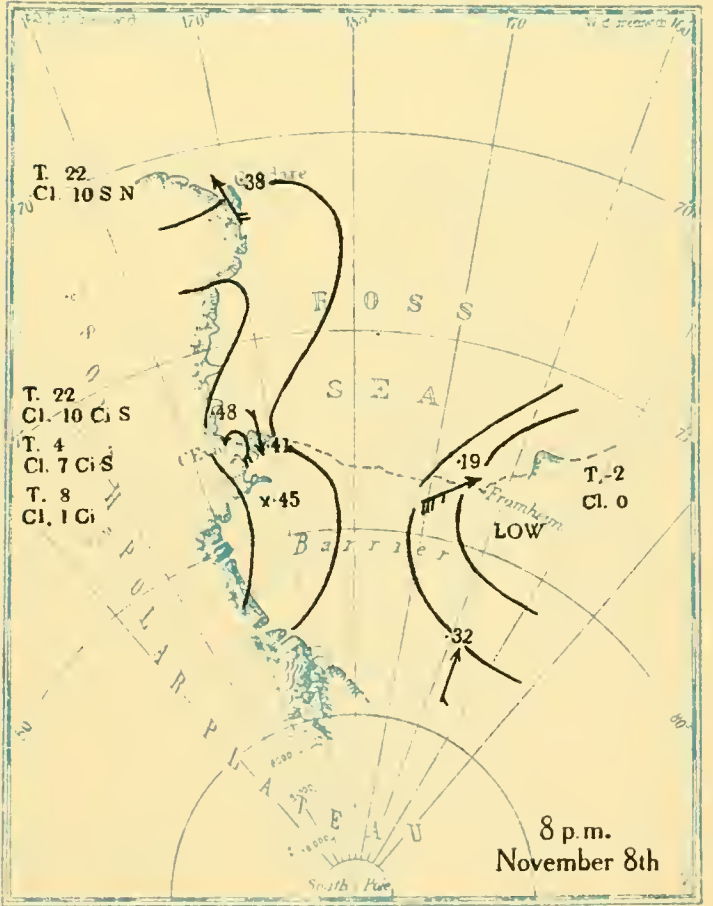

MBL/WHOI

0 0301 0051375 0

BRITISH ANTARCTIC EXPEDITION
1910-1913

METEOROLOGY

Vol. II
WEATHER MAPS
AND
PRESSURE CURVES

BY
G. C. SIMPSON, D.Sc., F.R.S

Prepared under the directions of the
Committee for the Publication of the Scientific Results
Chairman, Col. H. G. Lyons, F.R.S

T.-12
Cl. 10
* †

8 a.m.
July 22nd

T.-23
Cl. 1 S

T.-13
Cl. 10

8 p.m.
July 22nd

T.-24
Cl. 1 S

T.-8
Cl. 10
‡

8 a.m.
July 23rd

T.-25
Cl. 0

T. 4
Cl. 10

8 p.m.
July 23rd

Altitudes in feet

Altitudes in feet

Altitudes in feet

Altitudes in feet

All heights in feet