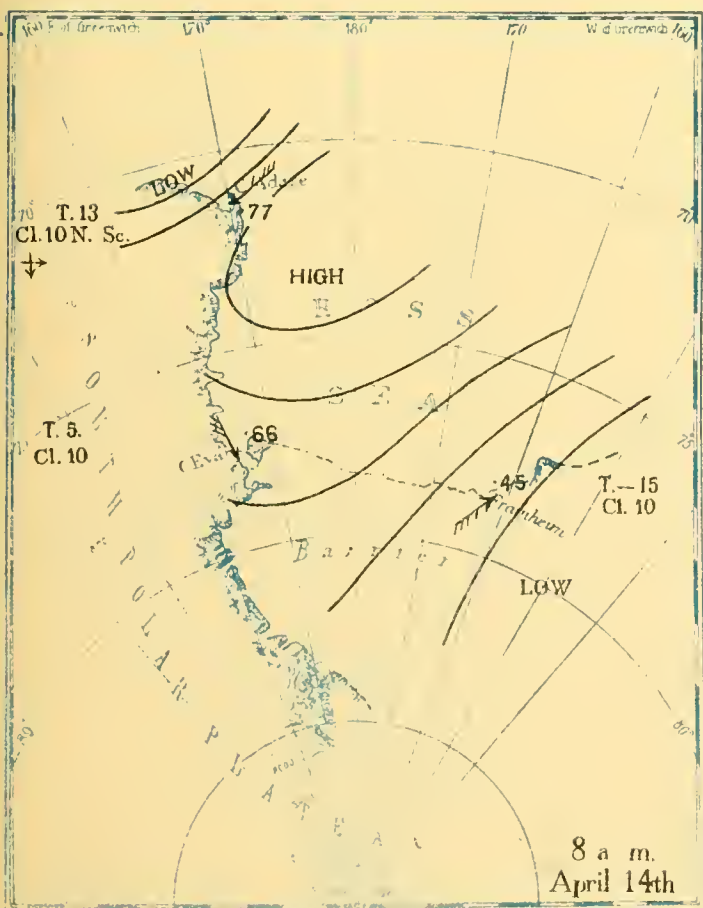

MBL/WHOI

0 0301 0051375 0

BRITISH ANTARCTIC EXPEDITION
1910-1913

METEOROLOGY

Vol. II
WEATHER MAPS
AND
PRESSURE CURVES

BY
G. C. SIMPSON, D.Sc., F.R.S

Prepared under the directions of the
Committee for the Publication of the Scientific Results
Chairman, Col. H. G. Lyons, F.R.S

W. H. WOODHEAD

Altitudes in feet

Altitudes in feet

Altitudes in feet

Altitudes in feet

Altitudes in feet

Altitudes in feet

T.-21
Cl. 5 N
*

T.-12
Cl. 10
* †

8 a.m.
July 22nd

T.-23
Cl. 1 S

T.-13
Cl. 10

8 p.m.
July 22nd

T.-24
Cl. 1 S

T.-8
Cl. 10
‡

8 a.m.
July 23rd