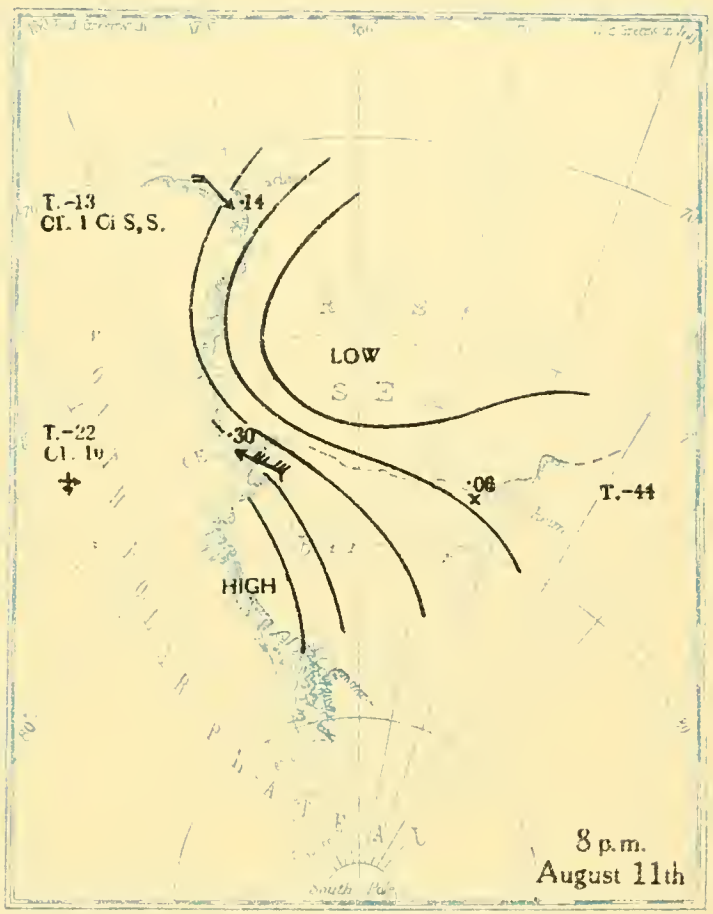

MBL/WHOI

0 0301 0051375 0

BRITISH ANTARCTIC EXPEDITION
1910-1913

METEOROLOGY

Vol. II
WEATHER MAPS
AND
PRESSURE CURVES

BY
G. C. SIMPSON, D.Sc., F.R.S

Prepared under the directions of the
Committee for the Publication of the Scientific Results
Chairman, Col. H. G. Lyons, F.R.S

T.-12
Cl. 10
* †

8 a.m.
July 22nd

T.-23
Cl. 1 S

T.-13
Cl. 10

8 p.m.
July 22nd

T.-24
Cl. 1 S

T.-8
Cl. 10
‡

8 a.m.
July 23rd

T.-25
Cl. 0

T. 4
Cl. 10

8 p.m.
July 23rd

Altitudes in feet

Altitudes in feet

Altitudes in feet

Altitudes in feet

All heights in feet