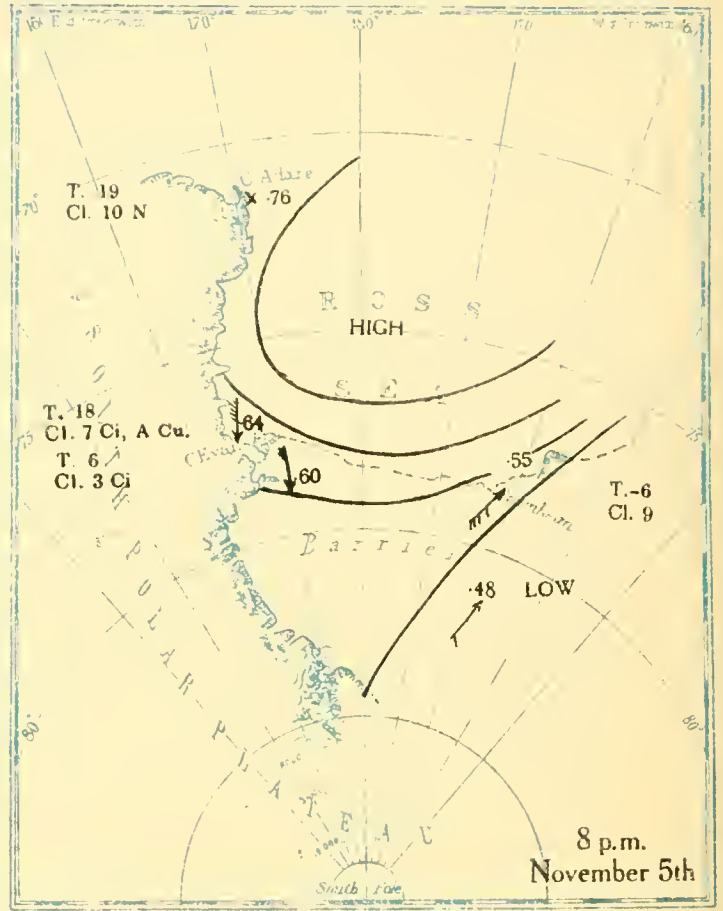

MBL/WHOI

0 0301 0051375 0

BRITISH ANTARCTIC EXPEDITION
1910-1913

METEOROLOGY

Vol. II
WEATHER MAPS
AND
PRESSURE CURVES

BY
G. C. SIMPSON, D.Sc., F.R.S

Prepared under the directions of the
Committee for the Publication of the Scientific Results
Chairman, Col. H. G. Lyons, F.R.S

T.-12
Cl. 10
* †

8 a.m.
July 22nd

T.-23
Cl. 1 S

T.-13
Cl. 10

8 p.m.
July 22nd

T.-24
Cl. 1 S

T.-8
Cl. 10
‡

8 a.m.
July 23rd

T.-25
Cl. 0

T. 4
Cl. 10

8 p.m.
July 23rd

Altitudes in feet

Altitudes in feet

Altitudes in feet

Altitudes in feet

All heights in feet