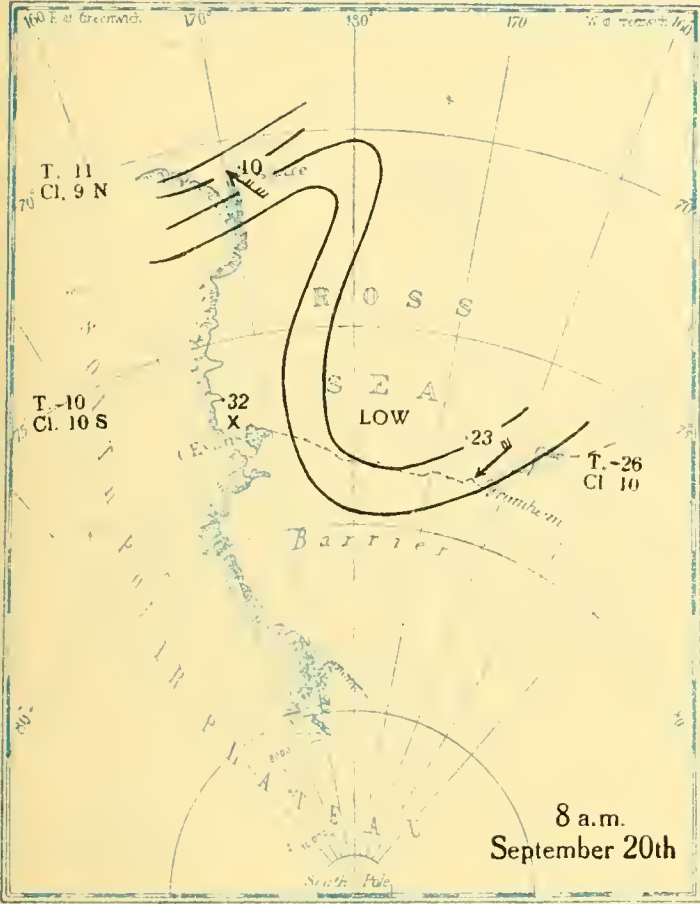

MBL/WHOI

0 0301 0051375 0

BRITISH ANTARCTIC EXPEDITION
1910-1913

METEOROLOGY

Vol. II
WEATHER MAPS
AND
PRESSURE CURVES

BY
G. C. SIMPSON, D.Sc., F.R.S

Prepared under the directions of the
Committee for the Publication of the Scientific Results
Chairman, Col. H. G. Lyons, F.R.S

T.-12
Cl. 10
* †

8 a.m.
July 22nd

T.-23
Cl. 1 S

T.-13
Cl. 10

8 p.m.
July 22nd

T.-24
Cl. 1 S

T.-8
Cl. 10
‡

8 a.m.
July 23rd

T.-25
Cl. 0

T. 4
Cl. 10

8 p.m.
July 23rd

Altitudes in feet

Altitudes in feet

Altitudes in feet

Altitudes in feet

All heights in feet