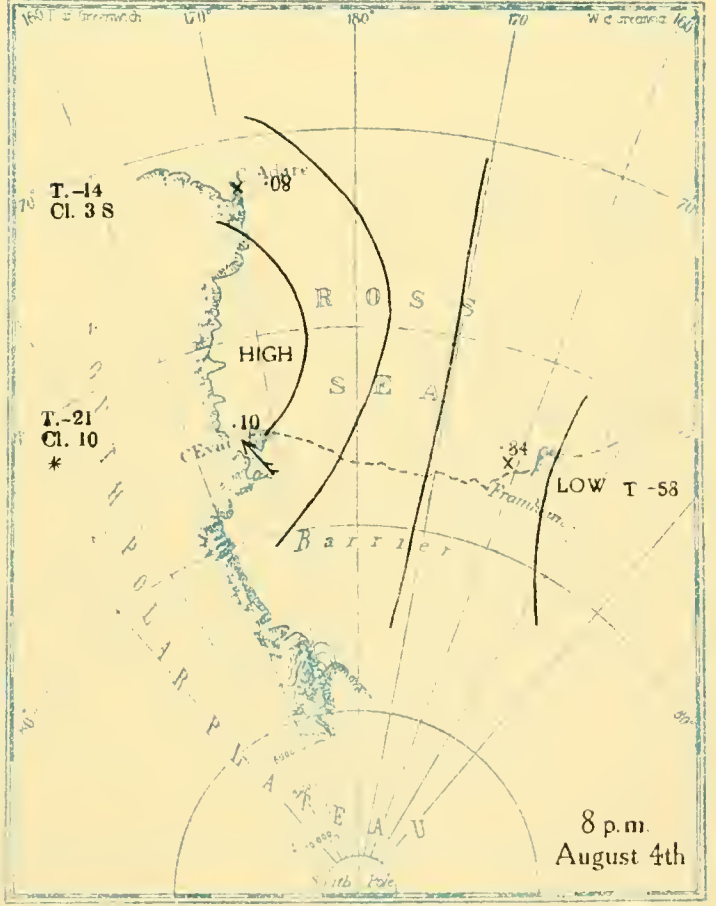

MBL/WHOI

0 0301 0051375 0

BRITISH ANTARCTIC EXPEDITION
1910-1913

METEOROLOGY

Vol. II
WEATHER MAPS
AND
PRESSURE CURVES

BY
G. C. SIMPSON, D.Sc., F.R.S

Prepared under the directions of the
Committee for the Publication of the Scientific Results
Chairman, Col. H. G. Lyons, F.R.S

T.-12
Cl. 10
* †

8 a.m.
July 22nd

T.-23
Cl. 1 S

T.-13
Cl. 10

8 p.m.
July 22nd

T.-24
Cl. 1 S

T.-8
Cl. 10
‡

8 a.m.
July 23rd

T.-25
Cl. 0

T. 4
Cl. 10

8 p.m.
July 23rd

Altitudes in feet

Altitudes in feet

Altitudes in feet

Altitudes in feet

All heights in feet