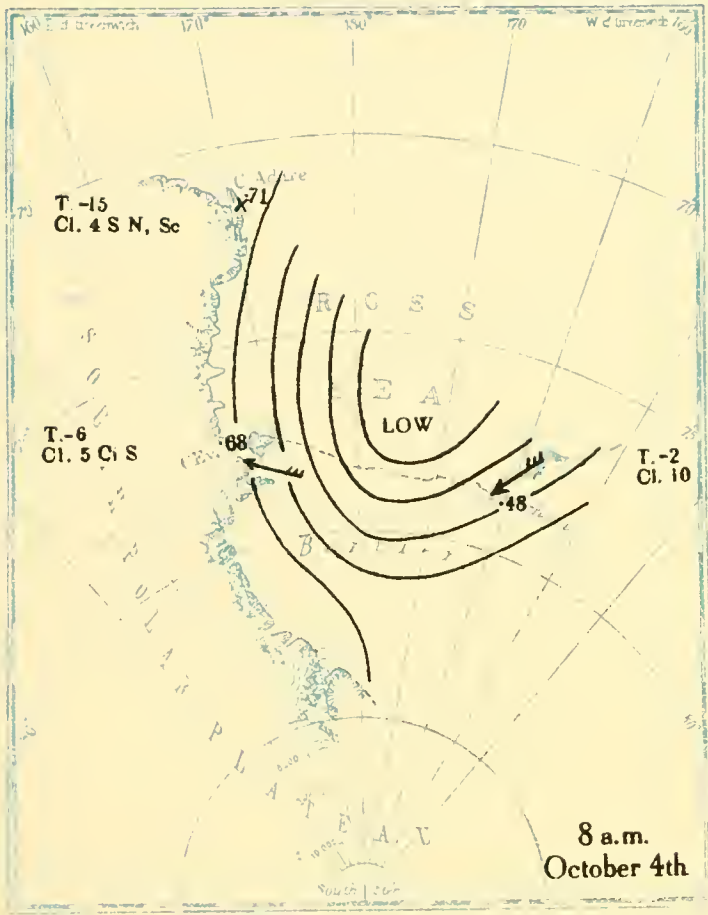

MBL/WHOI

0 0301 0051375 0

BRITISH ANTARCTIC EXPEDITION
1910-1913

METEOROLOGY

Vol. II
WEATHER MAPS
AND
PRESSURE CURVES

BY
G. C. SIMPSON, D.Sc., F.R.S

Prepared under the directions of the
Committee for the Publication of the Scientific Results
Chairman, Col. H. G. Lyons, F.R.S

T.-12
Cl. 10
* †

8 a.m.
July 22nd

T.-23
Cl. 1 S

T.-13
Cl. 10

8 p.m.
July 22nd

T.-24
Cl. 1 S

T.-8
Cl. 10
‡

8 a.m.
July 23rd

T.-25
Cl. 0

T. 4
Cl. 10

8 p.m.
July 23rd

Altitudes in feet

Altitudes in feet

Altitudes in feet

Altitudes in feet

All heights in feet