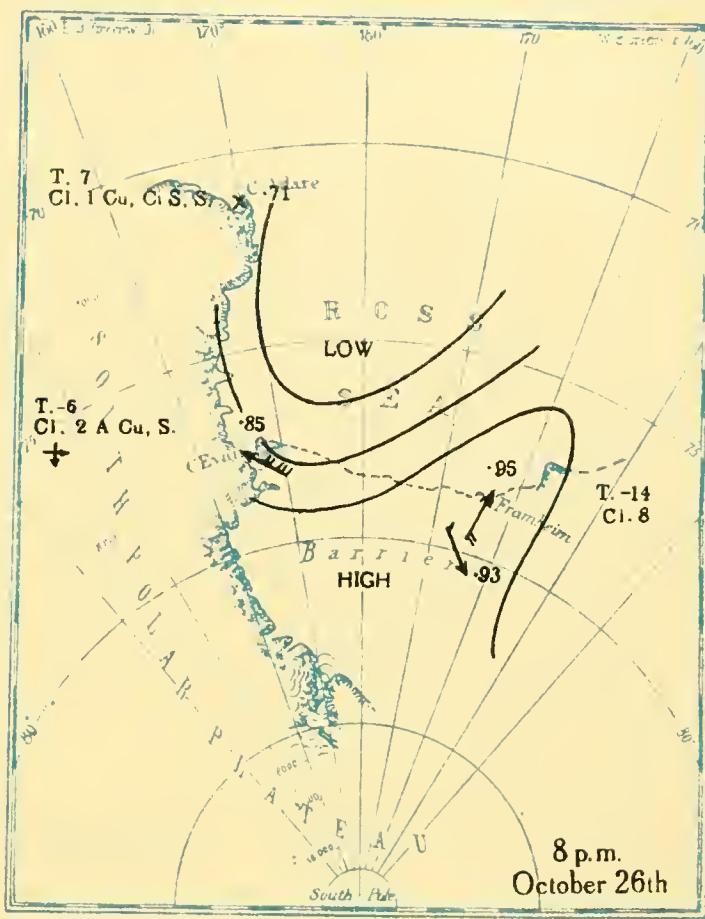

MBL/WHOI

0 0301 0051375 0

BRITISH ANTARCTIC EXPEDITION
1910-1913

METEOROLOGY

Vol. II
WEATHER MAPS
AND
PRESSURE CURVES

BY
G. C. SIMPSON, D.Sc., F.R.S

Prepared under the directions of the
Committee for the Publication of the Scientific Results
Chairman, Col. H. G. Lyons, F.R.S

T.-12
Cl. 10
* †

8 a.m.
July 22nd

T.-23
Cl. 1 S

T.-13
Cl. 10

8 p.m.
July 22nd

T.-24
Cl. 1 S

T.-8
Cl. 10
‡

8 a.m.
July 23rd

T.-25
Cl. 0

T. 4
Cl. 10

8 p.m.
July 23rd

Altitudes in feet

Altitudes in feet

Altitudes in feet

Altitudes in feet

All heights in feet