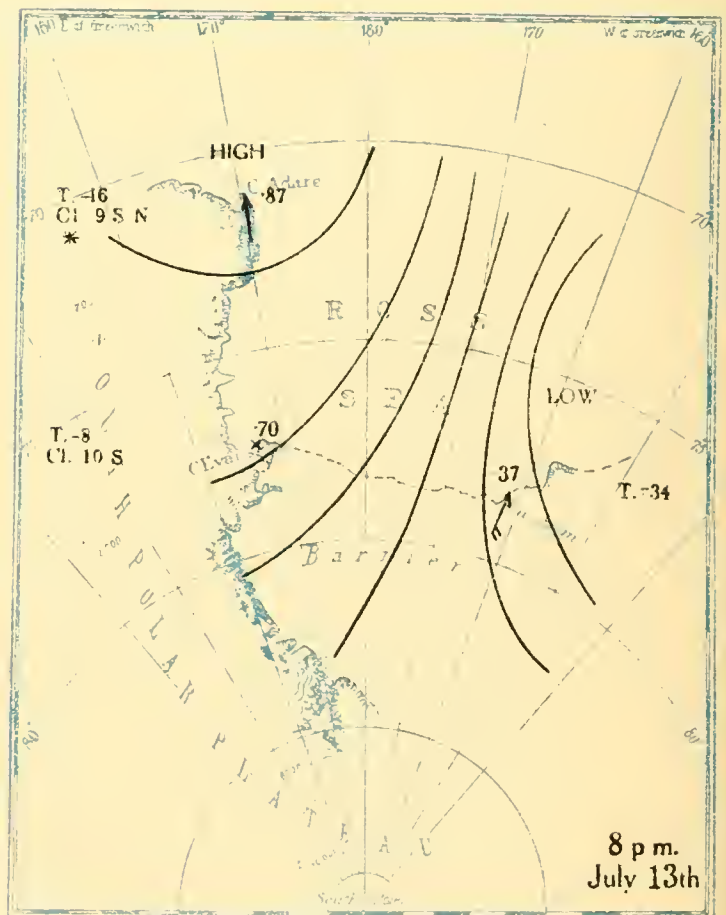

MBL/WHOI

0 0301 0051375 0

BRITISH ANTARCTIC EXPEDITION
1910-1913

METEOROLOGY

Vol. II
WEATHER MAPS
AND
PRESSURE CURVES

BY
G. C. SIMPSON, D.Sc., F.R.S

Prepared under the directions of the
Committee for the Publication of the Scientific Results
Chairman, Col. H. G. Lyons, F.R.S

W. H. WOODHEAD

Altitudes in feet

Altitudes in feet

Altitudes in feet

Altitudes in feet

Altitudes in feet

Altitudes in feet

T.-21
Cl. 5 N
*

T.-12
Cl. 10
* †

8 a.m.
July 22nd

T.-23
Cl. 1 S

T.-13
Cl. 10

8 p.m.
July 22nd

T.-24
Cl. 1 S

T.-8
Cl. 10
‡

8 a.m.
July 23rd