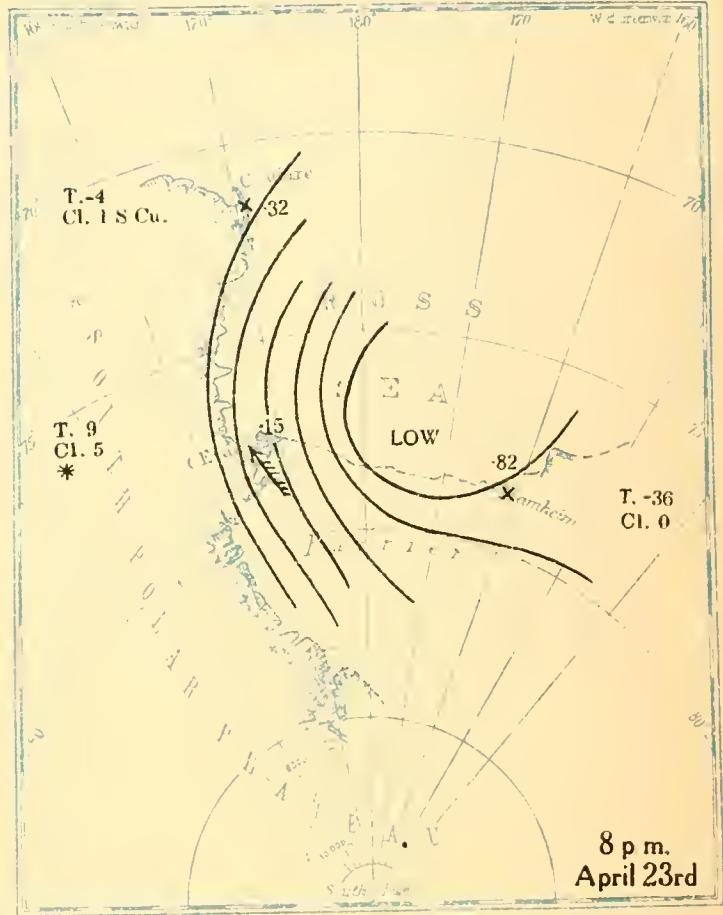

MBL/WHOI

0 0301 0051375 0

BRITISH ANTARCTIC EXPEDITION
1910-1913

METEOROLOGY

Vol. II
WEATHER MAPS
AND
PRESSURE CURVES

BY
G. C. SIMPSON, D.Sc., F.R.S

Prepared under the directions of the
Committee for the Publication of the Scientific Results
Chairman, Col. H. G. Lyons, F.R.S

W. H. WOODHEAD

Altitudes in feet

Altitudes in feet

Altitudes in feet

Altitudes in feet

Altitudes in feet

Altitudes in feet

T.-21
Cl. 5 N
*

T.-12
Cl. 10
* †

8 a.m.
July 22nd

T.-23
Cl. 1 S

T.-13
Cl. 10

8 p.m.
July 22nd

T.-24
Cl. 1 S

T.-8
Cl. 10
‡

8 a.m.
July 23rd