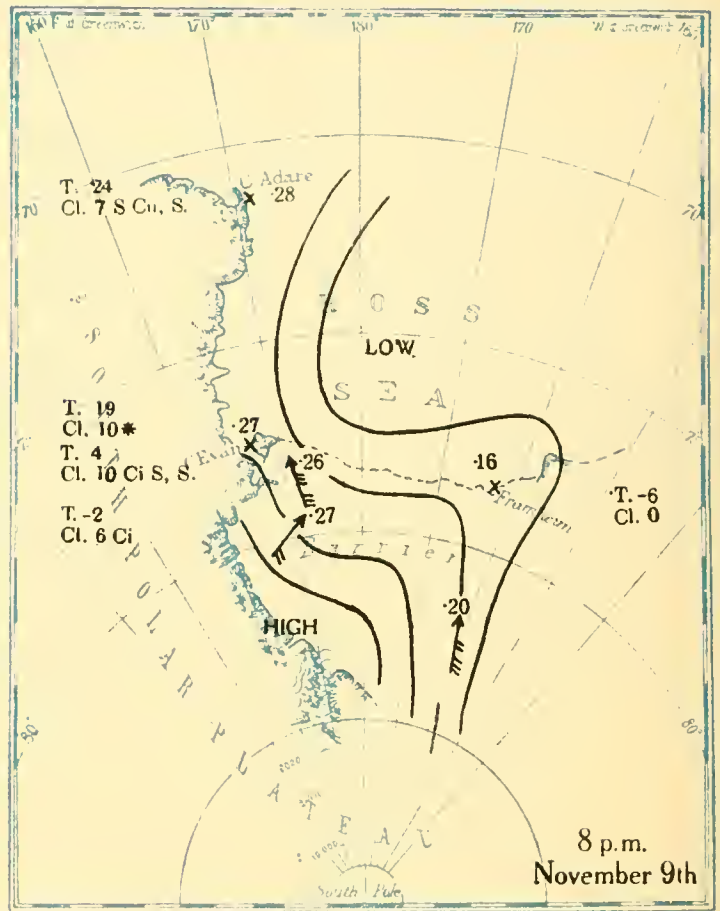

Altitudes in feet