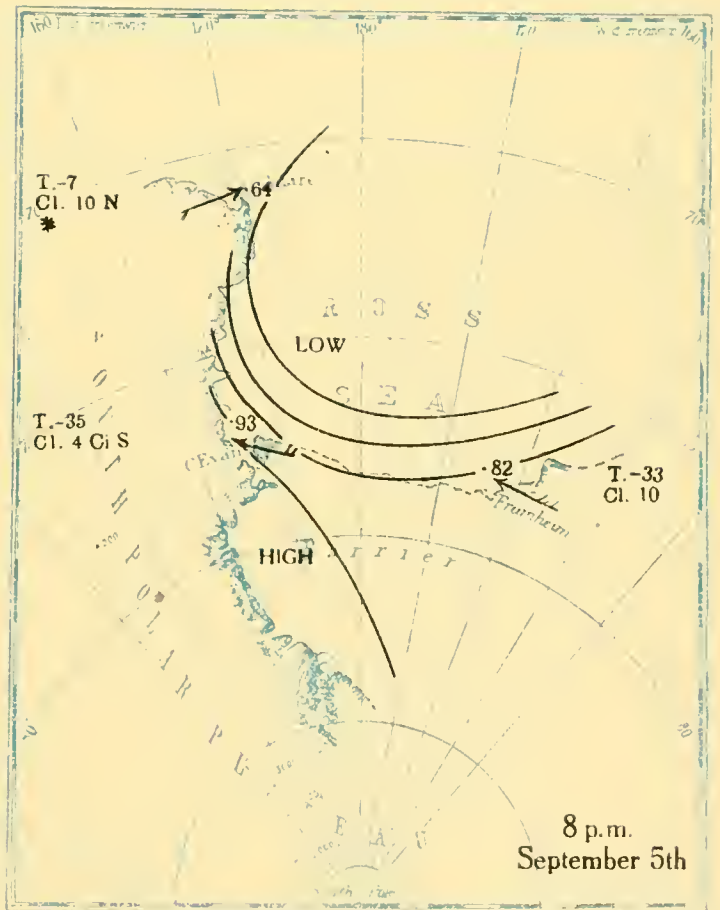

MBL/WHOI

0 0301 0051375 0

BRITISH ANTARCTIC EXPEDITION
1910-1913

METEOROLOGY

Vol. II
WEATHER MAPS
AND
PRESSURE CURVES

BY
G. C. SIMPSON, D.Sc., F.R.S

Prepared under the directions of the
Committee for the Publication of the Scientific Results
Chairman, Col. H. G. Lyons, F.R.S

T.-12
Cl. 10
* †

8 a.m.
July 22nd

T.-23
Cl. 1 S

T.-13
Cl. 10

8 p.m.
July 22nd

T.-24
Cl. 1 S

T.-8
Cl. 10
‡

8 a.m.
July 23rd

T.-25
Cl. 0

T. 4
Cl. 10

8 p.m.
July 23rd

Altitudes in feet

Altitudes in feet

Altitudes in feet

Altitudes in feet

All heights in feet