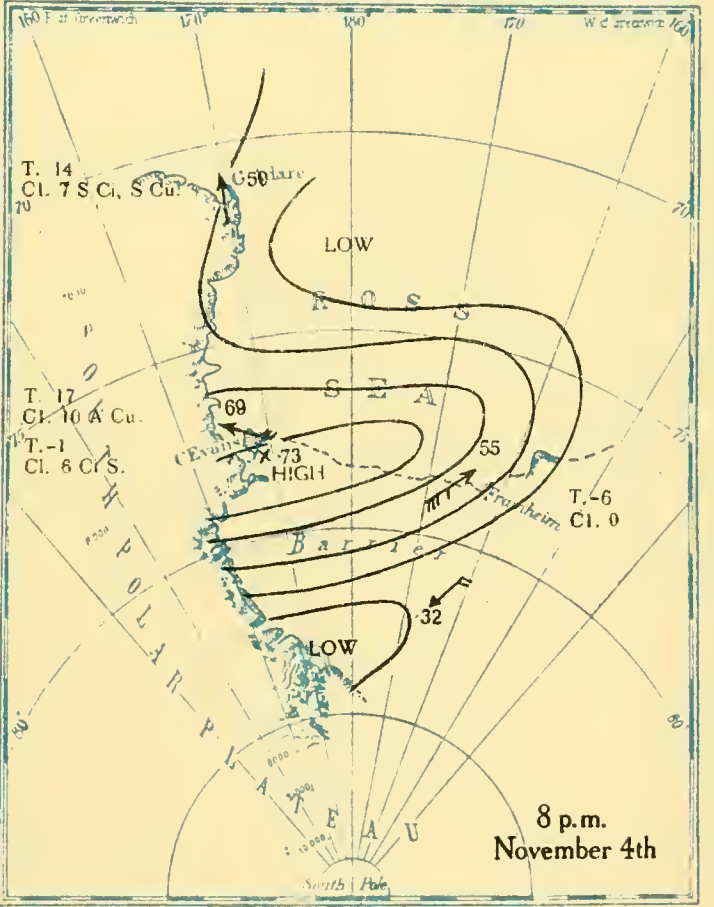

MBL/WHOI

0 0301 0051375 0

BRITISH ANTARCTIC EXPEDITION
1910-1913

METEOROLOGY

Vol. II
WEATHER MAPS
AND
PRESSURE CURVES

BY
G. C. SIMPSON, D.Sc., F.R.S

Prepared under the directions of the
Committee for the Publication of the Scientific Results
Chairman, Col. H. G. Lyons, F.R.S

T.-25
Cl. 0

T. 4
Cl. 10

8 p.m.
July 23rd

Altitudes in feet

Altitudes in feet

Altitudes in feet

Altitudes in feet

All heights in feet