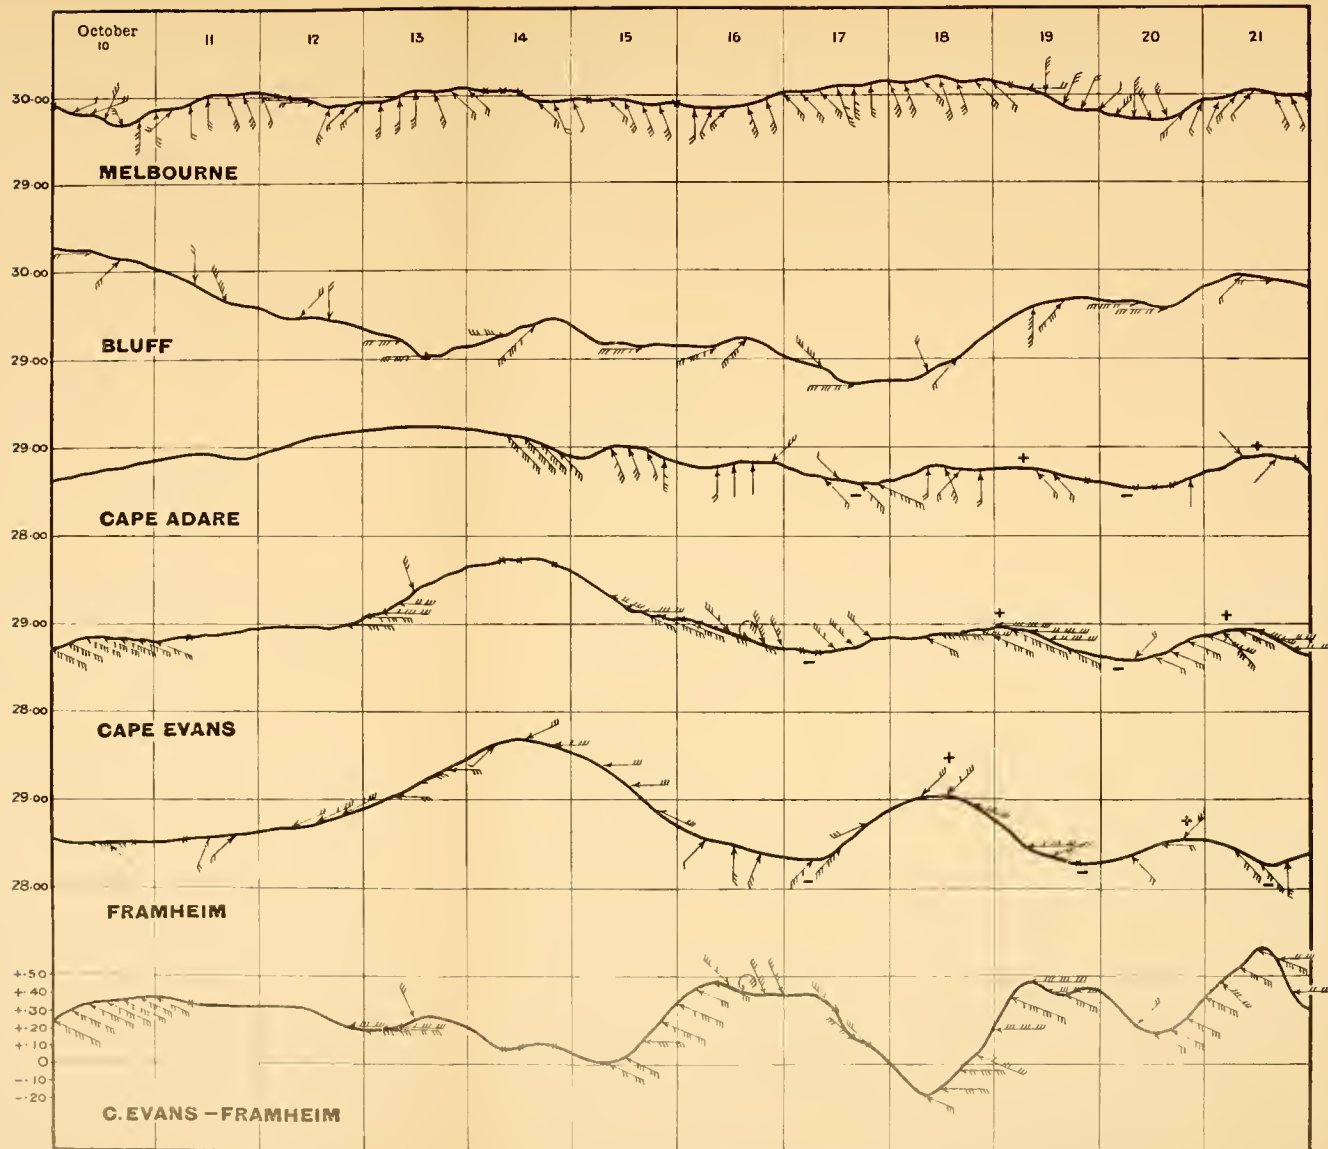

MBL/WHOI

0 0301 0051375 0

BRITISH ANTARCTIC EXPEDITION
1910-1913

METEOROLOGY

Vol. II
WEATHER MAPS
AND
PRESSURE CURVES

BY
G. C. SIMPSON, D.Sc., F.R.S

Prepared under the directions of the
Committee for the Publication of the Scientific Results
Chairman, Col. H. G. Lyons, F.R.S

T.-12
Cl. 10
* †

8 a.m.
July 22nd

T.-23
Cl. 1 S

T.-13
Cl. 10

8 p.m.
July 22nd

T.-24
Cl. 1 S

T.-8
Cl. 10
‡

8 a.m.
July 23rd

T.-25
Cl. 0

T. 4
Cl. 10

8 p.m.
July 23rd

Altitudes in feet

Altitudes in feet

Altitudes in feet

Altitudes in feet

All heights in feet