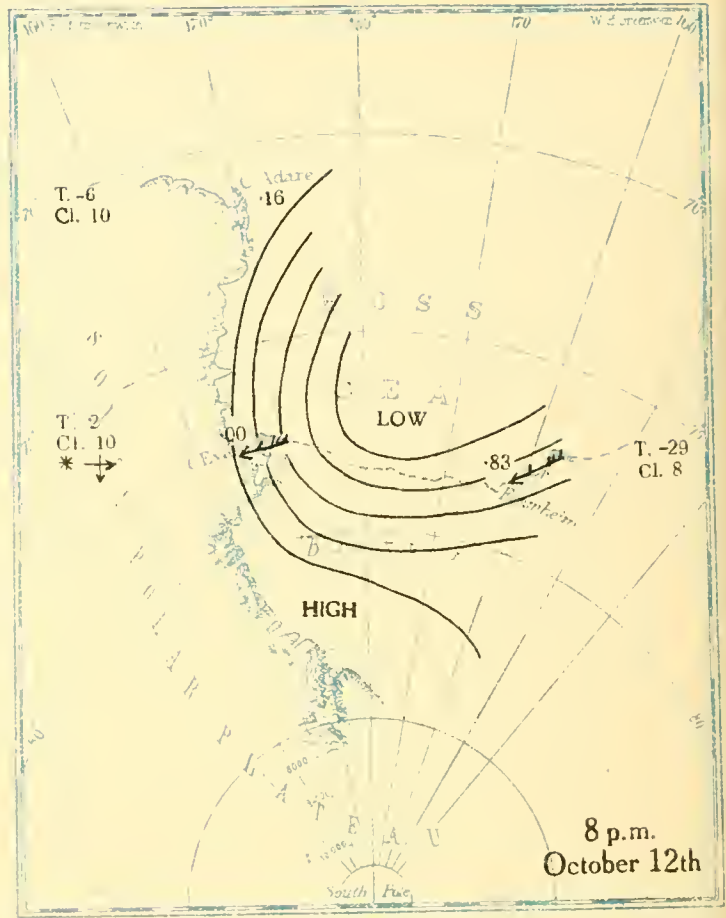

MBL/WHOI

0 0301 0051375 0

BRITISH ANTARCTIC EXPEDITION
1910-1913

METEOROLOGY

Vol. II
WEATHER MAPS
AND
PRESSURE CURVES

BY
G. C. SIMPSON, D.Sc., F.R.S

Prepared under the directions of the
Committee for the Publication of the Scientific Results
Chairman, Col. H. G. Lyons, F.R.S

T.-12
Cl. 10
* †

8 a.m.
July 22nd

T.-23
Cl. 1 S

T.-13
Cl. 10

8 p.m.
July 22nd

T.-24
Cl. 1 S

T.-8
Cl. 10
‡

8 a.m.
July 23rd

T.-25
Cl. 0

T. 4
Cl. 10

8 p.m.
July 23rd

Altitudes in feet

Altitudes in feet

Altitudes in feet

Altitudes in feet

All heights in feet