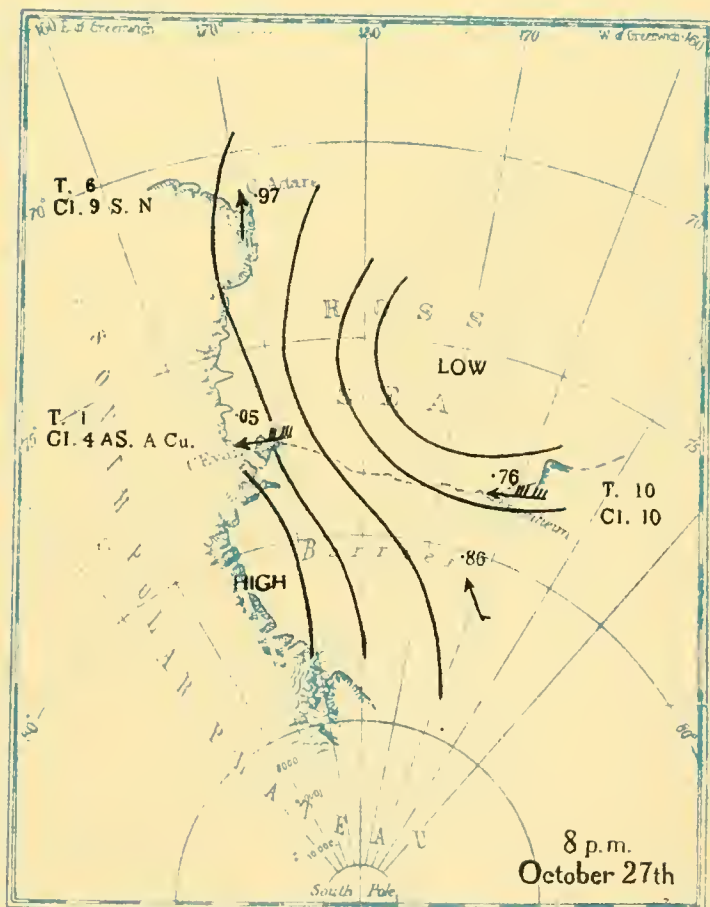

MBL/WHOI

0 0301 0051375 0

BRITISH ANTARCTIC EXPEDITION
1910-1913

METEOROLOGY

Vol. II
WEATHER MAPS
AND
PRESSURE CURVES

BY
G. C. SIMPSON, D.Sc., F.R.S

Prepared under the directions of the
Committee for the Publication of the Scientific Results
Chairman, Col. H. G. Lyons, F.R.S

T.-12
Cl. 10
* †

8 a.m.
July 22nd

T.-23
Cl. 1 S

T.-13
Cl. 10

8 p.m.
July 22nd

T.-24
Cl. 1 S

T.-8
Cl. 10
‡

8 a.m.
July 23rd

T.-25
Cl. 0

T. 4
Cl. 10

8 p.m.
July 23rd

Altitudes in feet

Altitudes in feet

Altitudes in feet

Altitudes in feet

All heights in feet