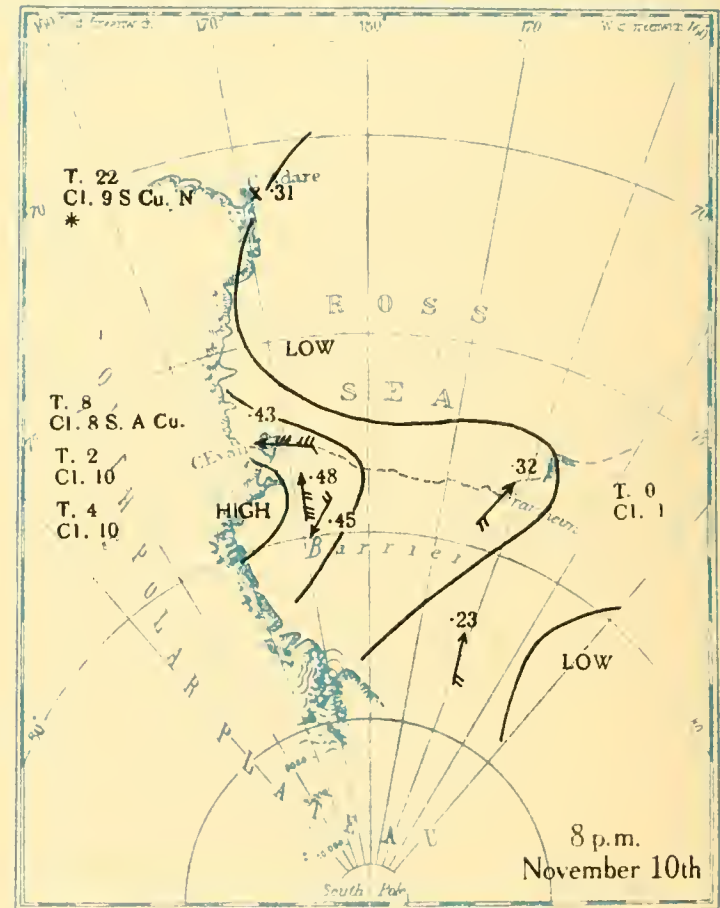

MBL/WHOI

0 0301 0051375 0

BRITISH ANTARCTIC EXPEDITION
1910-1913

METEOROLOGY

Vol. II
WEATHER MAPS
AND
PRESSURE CURVES

BY
G. C. SIMPSON, D.Sc., F.R.S

Prepared under the directions of the
Committee for the Publication of the Scientific Results
Chairman, Col. H. G. Lyons, F.R.S

T.-12
Cl. 10
* †

8 a.m.
July 22nd

T.-23
Cl. 1 S

T.-13
Cl. 10

8 p.m.
July 22nd

T.-24
Cl. 1 S

T.-8
Cl. 10
‡

8 a.m.
July 23rd

T.-25
Cl. 0

T. 4
Cl. 10

8 p.m.
July 23rd

Altitudes in feet

Altitudes in feet

Altitudes in feet

Altitudes in feet

All heights in feet