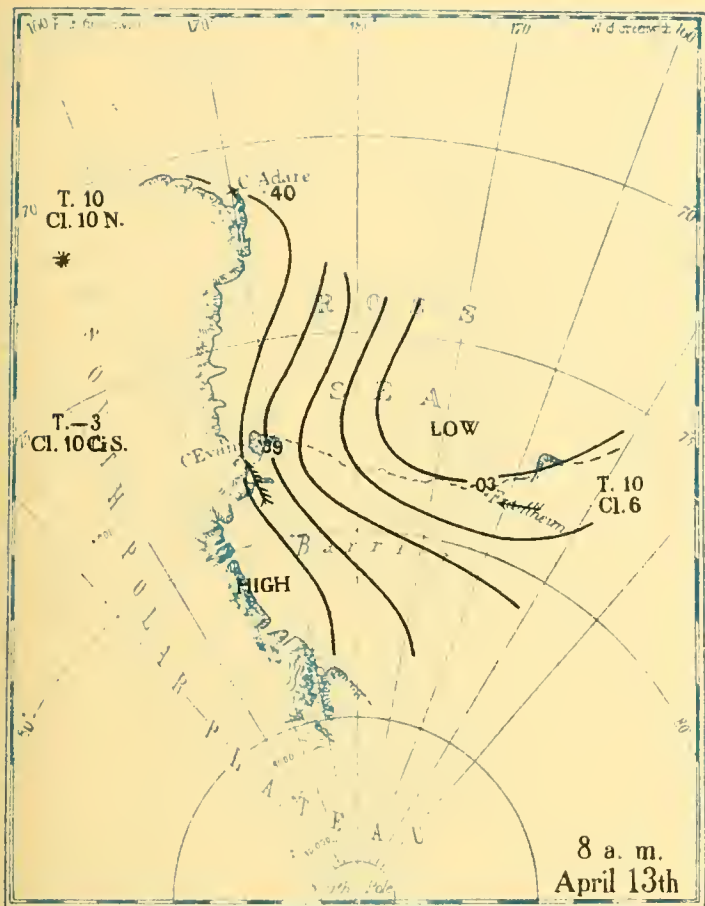

W. H. WOODHEAD

Altitudes in feet

Altitudes in feet

Altitudes in feet

Altitudes in feet

Altitudes in feet

Altitudes in feet

T.-21
Cl. 5 N
*

T.-12
Cl. 10
* †

8 a.m.
July 22nd

T.-23
Cl. 1 S

T.-13
Cl. 10

8 p.m.
July 22nd

T.-24
Cl. 1 S

T.-8
Cl. 10
‡

8 a.m.
July 23rd