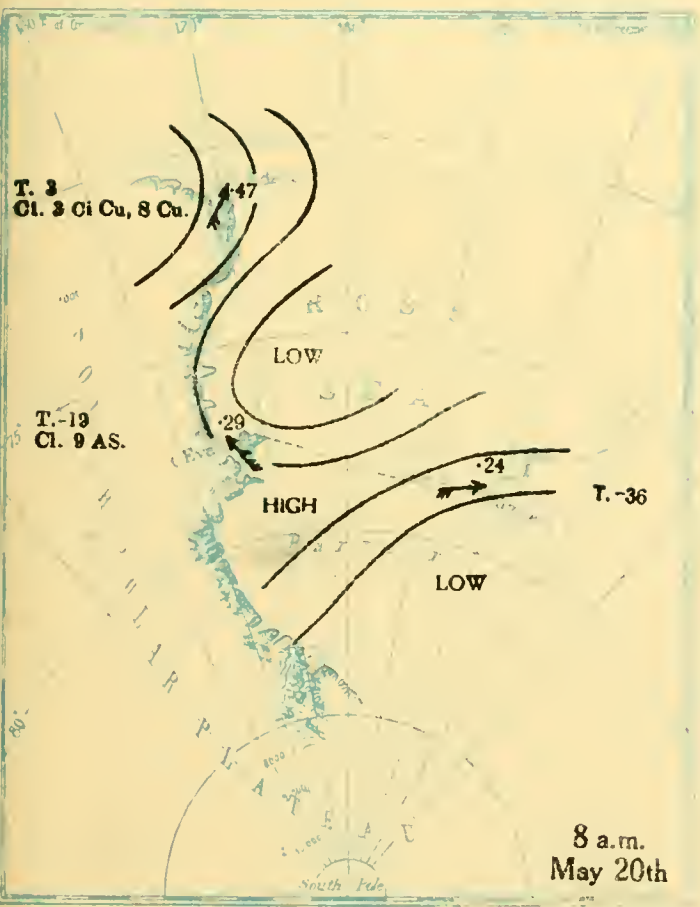

MBL/WHOI

0 0301 0051375 0

BRITISH ANTARCTIC EXPEDITION
1910-1913

METEOROLOGY

Vol. II
WEATHER MAPS
AND
PRESSURE CURVES

BY
G. C. SIMPSON, D.Sc., F.R.S

Prepared under the directions of the
Committee for the Publication of the Scientific Results
Chairman, Col. H. G. Lyons, F.R.S

W. H. WOODHEAD

Altitudes in feet

Altitudes in feet

Altitudes in feet

Altitudes in feet

Altitudes in feet

Altitudes in feet

T.-21
Cl. 5 N
*

T.-12
Cl. 10
* †

8 a.m.
July 22nd

T.-23
Cl. 1 S

T.-13
Cl. 10

8 p.m.
July 22nd

T.-24
Cl. 1 S

T.-8
Cl. 10
‡

8 a.m.
July 23rd