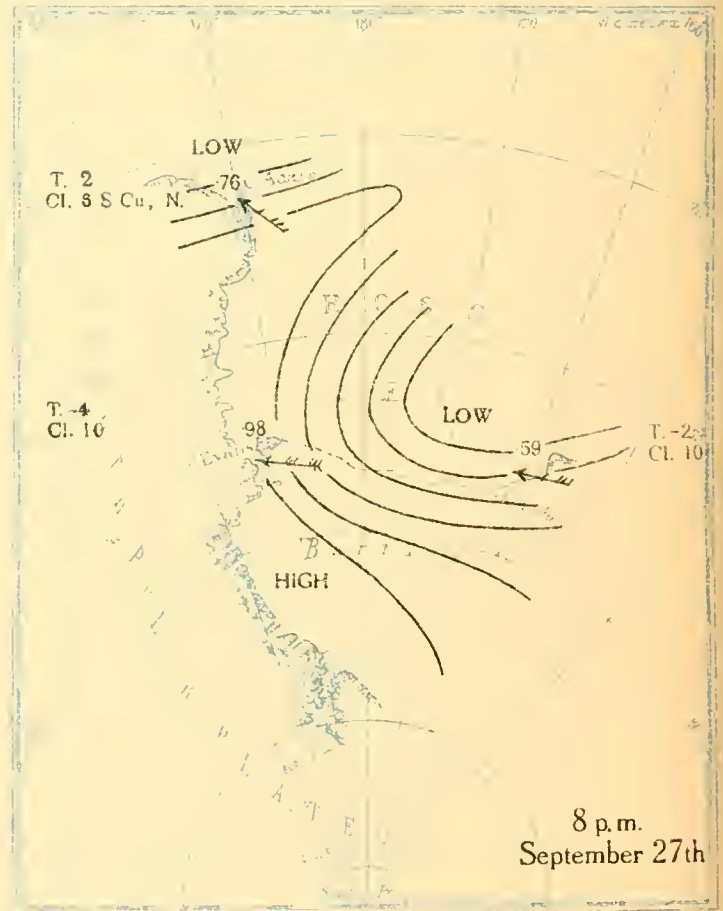

MBL/WHOI

0 0301 0051375 0

BRITISH ANTARCTIC EXPEDITION
1910-1913

METEOROLOGY

Vol. II
WEATHER MAPS
AND
PRESSURE CURVES

BY
G. C. SIMPSON, D.Sc., F.R.S

Prepared under the directions of the
Committee for the Publication of the Scientific Results
Chairman, Col. H. G. Lyons, F.R.S

T.-12
Cl. 10
* †

8 a.m.
July 22nd

T.-23
Cl. 1 S

T.-13
Cl. 10

8 p.m.
July 22nd

T.-24
Cl. 1 S

T.-8
Cl. 10
‡

8 a.m.
July 23rd

T.-25
Cl. 0

T. 4
Cl. 10

8 p.m.
July 23rd

Altitudes in feet

Altitudes in feet

Altitudes in feet

Altitudes in feet

All heights in feet