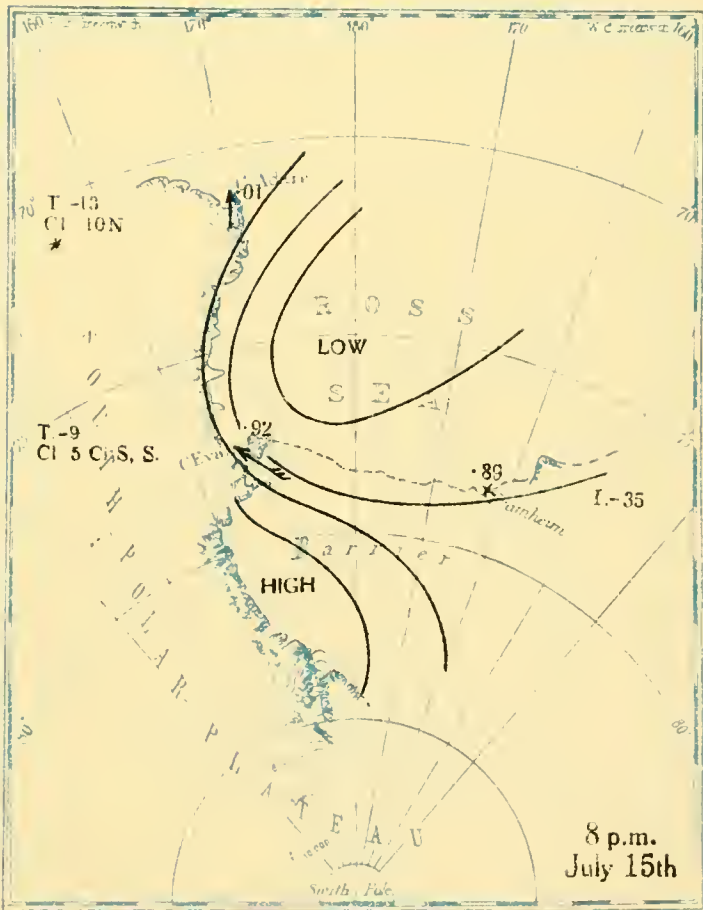

MBL/WHOI

0 0301 0051375 0

BRITISH ANTARCTIC EXPEDITION
1910-1913

METEOROLOGY

Vol. II
WEATHER MAPS
AND
PRESSURE CURVES

BY
G. C. SIMPSON, D.Sc., F.R.S

Prepared under the directions of the
Committee for the Publication of the Scientific Results
Chairman, Col. H. G. Lyons, F.R.S

W. H. WOODHEAD

Altitudes in feet

Altitudes in feet

Altitudes in feet

Altitudes in feet

Altitudes in feet

Altitudes in feet

T.-21
Cl. 5 N
*

T.-12
Cl. 10
* †

8 a.m.
July 22nd

T.-23
Cl. 1 S

T.-13
Cl. 10

8 p.m.
July 22nd

T.-24
Cl. 1 S

T.-8
Cl. 10
‡

8 a.m.
July 23rd