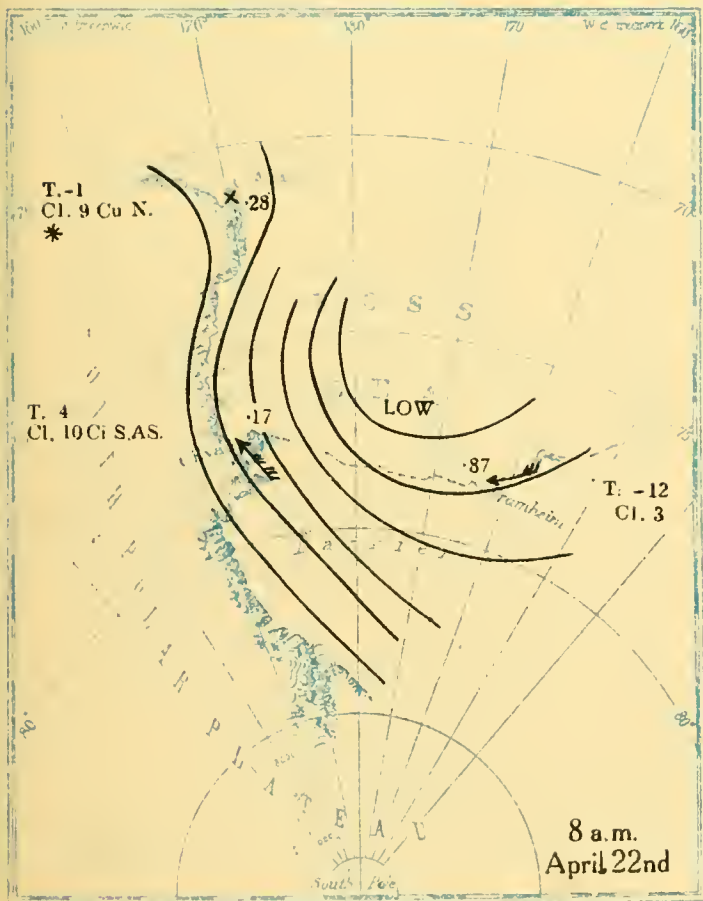

MBL/WHOI

0 0301 0051375 0

BRITISH ANTARCTIC EXPEDITION
1910-1913

METEOROLOGY

Vol. II
WEATHER MAPS
AND
PRESSURE CURVES

BY
G. C. SIMPSON, D.Sc., F.R.S

Prepared under the directions of the
Committee for the Publication of the Scientific Results
Chairman, Col. H. G. Lyons, F.R.S

W. H. WOODHEAD

Altitudes in feet

Altitudes in feet

Altitudes in feet

Altitudes in feet

Altitudes in feet

Altitudes in feet

T.-21
Cl. 5 N
*

T.-12
Cl. 10
* †

8 a.m.
July 22nd

T.-23
Cl. 1 S

T.-13
Cl. 10

8 p.m.
July 22nd

T.-24
Cl. 1 S

T.-8
Cl. 10
‡

8 a.m.
July 23rd