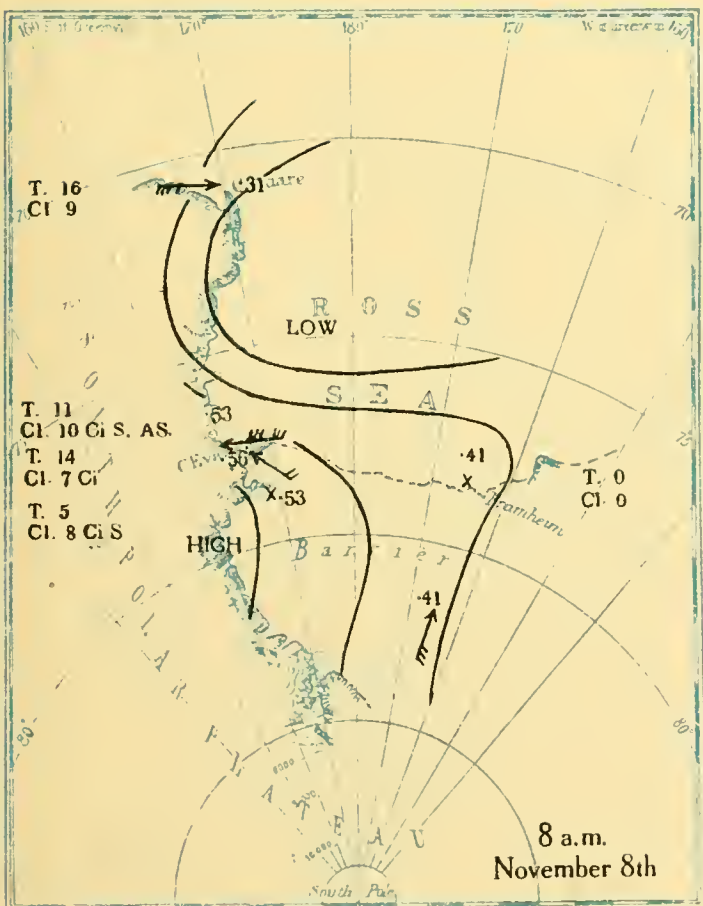

MBL/WHOI

0 0301 0051375 0

BRITISH ANTARCTIC EXPEDITION
1910-1913

METEOROLOGY

Vol. II
WEATHER MAPS
AND
PRESSURE CURVES

BY
G. C. SIMPSON, D.Sc., F.R.S

Prepared under the directions of the
Committee for the Publication of the Scientific Results
Chairman, Col. H. G. Lyons, F.R.S

T.-12
Cl. 10
* †

8 a.m.
July 22nd

T.-23
Cl. 1 S

T.-13
Cl. 10

8 p.m.
July 22nd

T.-24
Cl. 1 S

T.-8
Cl. 10
‡

8 a.m.
July 23rd

T.-25
Cl. 0

T. 4
Cl. 10

8 p.m.
July 23rd

Altitudes in feet

Altitudes in feet

Altitudes in feet

Altitudes in feet

All heights in feet