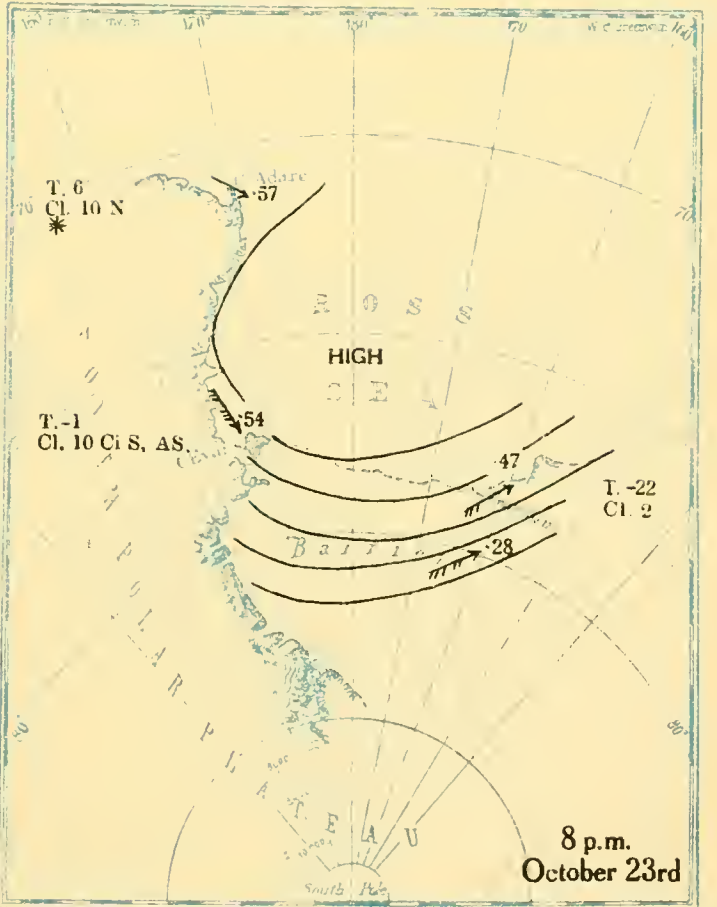

MBL/WHOI

0 0301 0051375 0

BRITISH ANTARCTIC EXPEDITION
1910-1913

METEOROLOGY

Vol. II
WEATHER MAPS
AND
PRESSURE CURVES

BY
G. C. SIMPSON, D.Sc., F.R.S

Prepared under the directions of the
Committee for the Publication of the Scientific Results
Chairman, Col. H. G. Lyons, F.R.S

T.-12
Cl. 10
* †

8 a.m.
July 22nd

T.-23
Cl. 1 S

T.-13
Cl. 10

8 p.m.
July 22nd

T.-24
Cl. 1 S

T.-8
Cl. 10
‡

8 a.m.
July 23rd

T.-25
Cl. 0

T. 4
Cl. 10

8 p.m.
July 23rd

Altitudes in feet

Altitudes in feet

Altitudes in feet

Altitudes in feet

All heights in feet