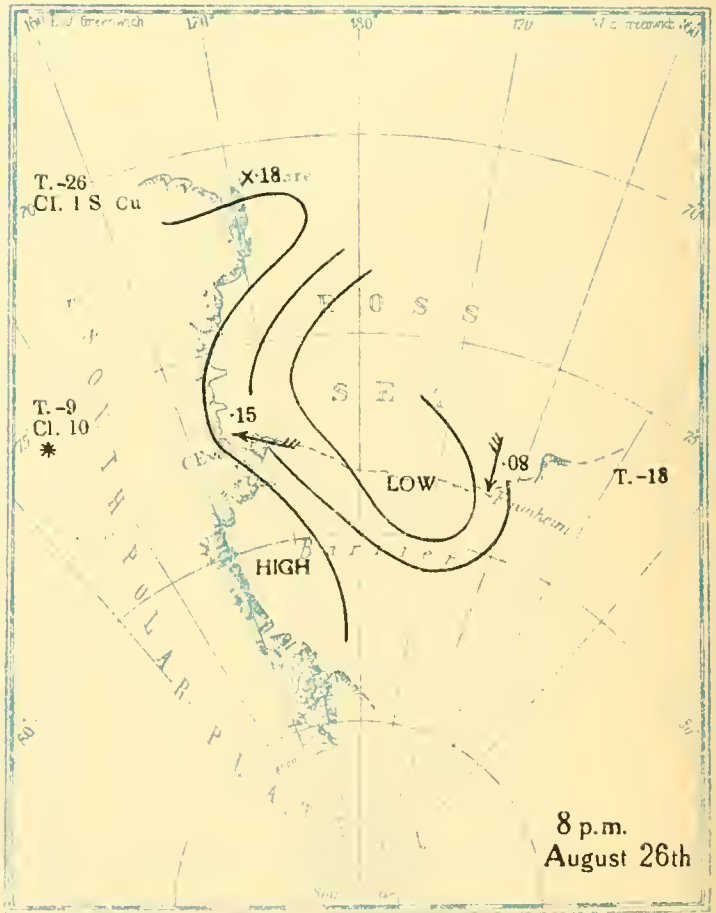

MBL/WHOI

0 0301 0051375 0

BRITISH ANTARCTIC EXPEDITION
1910-1913

METEOROLOGY

Vol. II
WEATHER MAPS
AND
PRESSURE CURVES

BY
G. C. SIMPSON, D.Sc., F.R.S

Prepared under the directions of the
Committee for the Publication of the Scientific Results
Chairman, Col. H. G. Lyons, F.R.S

T.-12
Cl. 10
* †

8 a.m.
July 22nd

T.-23
Cl. 1 S

T.-13
Cl. 10

8 p.m.
July 22nd

T.-24
Cl. 1 S

T.-8
Cl. 10
‡

8 a.m.
July 23rd

T.-25
Cl. 0

T. 4
Cl. 10

8 p.m.
July 23rd

Altitudes in feet

Altitudes in feet

Altitudes in feet

Altitudes in feet

All heights in feet