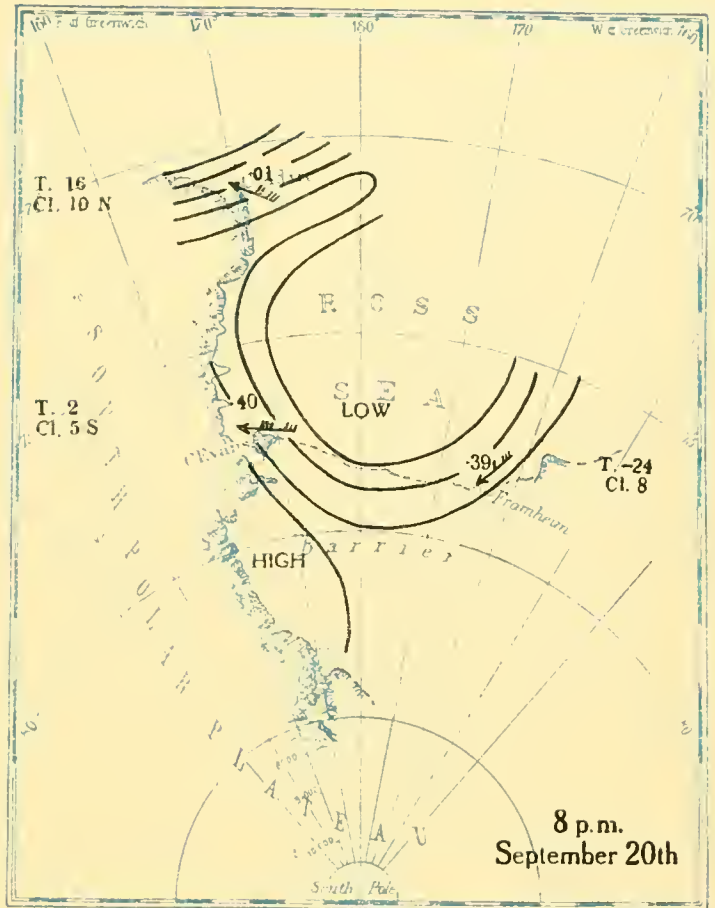

MBL/WHOI

0 0301 0051375 0

BRITISH ANTARCTIC EXPEDITION
1910-1913

METEOROLOGY

Vol. II
WEATHER MAPS
AND
PRESSURE CURVES

BY
G. C. SIMPSON, D.Sc., F.R.S

Prepared under the directions of the
Committee for the Publication of the Scientific Results
Chairman, Col. H. G. Lyons, F.R.S

T.-12
Cl. 10
* †

8 a.m.
July 22nd

T.-23
Cl. 1 S

T.-13
Cl. 10

8 p.m.
July 22nd

T.-24
Cl. 1 S

T.-8
Cl. 10
‡

8 a.m.
July 23rd

T.-25
Cl. 0

T. 4
Cl. 10

8 p.m.
July 23rd

Altitudes in feet

Altitudes in feet

Altitudes in feet

Altitudes in feet

All heights in feet