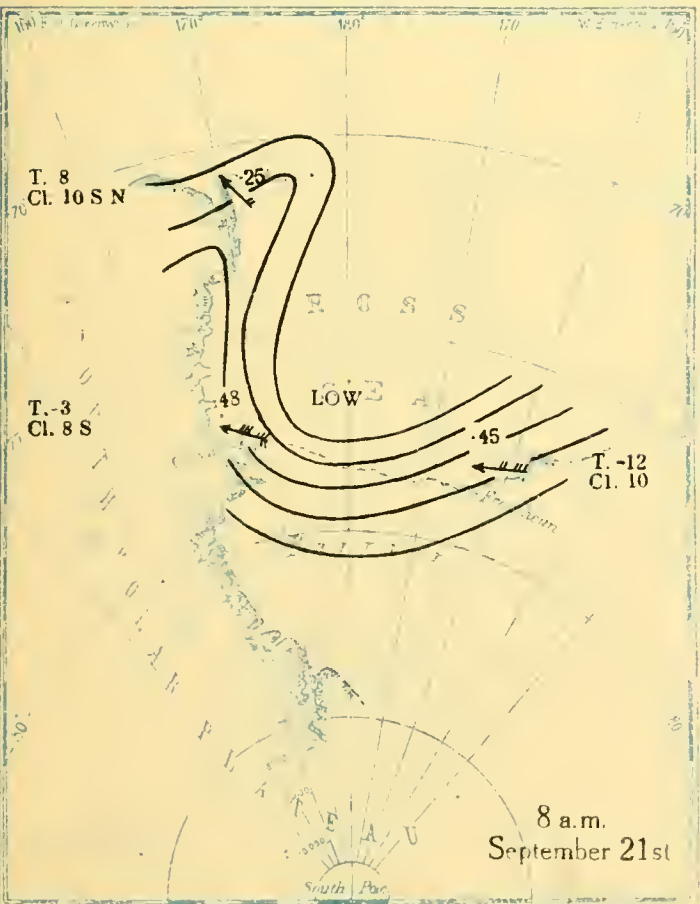

MBL/WHOI

0 0301 0051375 0

BRITISH ANTARCTIC EXPEDITION
1910-1913

METEOROLOGY

Vol. II
WEATHER MAPS
AND
PRESSURE CURVES

BY
G. C. SIMPSON, D.Sc., F.R.S

Prepared under the directions of the
Committee for the Publication of the Scientific Results
Chairman, Col. H. G. Lyons, F.R.S

T.-25
Cl. 0

T. 4
Cl. 10

8 p.m.
July 23rd

Altitudes in feet

Altitudes in feet

Altitudes in feet

Altitudes in feet

All heights in feet