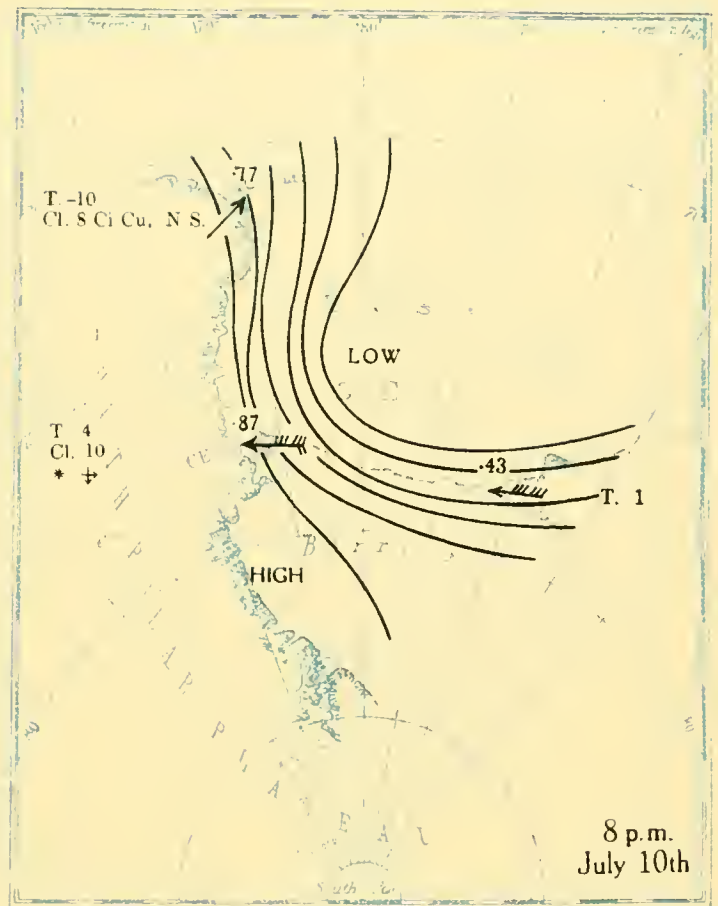

MBL/WHOI

0 0301 0051375 0

BRITISH ANTARCTIC EXPEDITION
1910-1913

METEOROLOGY

Vol. II
WEATHER MAPS
AND
PRESSURE CURVES

BY
G. C. SIMPSON, D.Sc., F.R.S

Prepared under the directions of the
Committee for the Publication of the Scientific Results
Chairman, Col. H. G. Lyons, F.R.S

W. H. WOODHEAD

Altitudes in feet

Altitudes in feet

Altitudes in feet

Altitudes in feet

Altitudes in feet

Altitudes in feet

T.-21
Cl. 5 N
*

T.-12
Cl. 10
* †

8 a.m.
July 22nd

T.-23
Cl. 1 S

T.-13
Cl. 10

8 p.m.
July 22nd

T.-24
Cl. 1 S

T.-8
Cl. 10
‡

8 a.m.
July 23rd