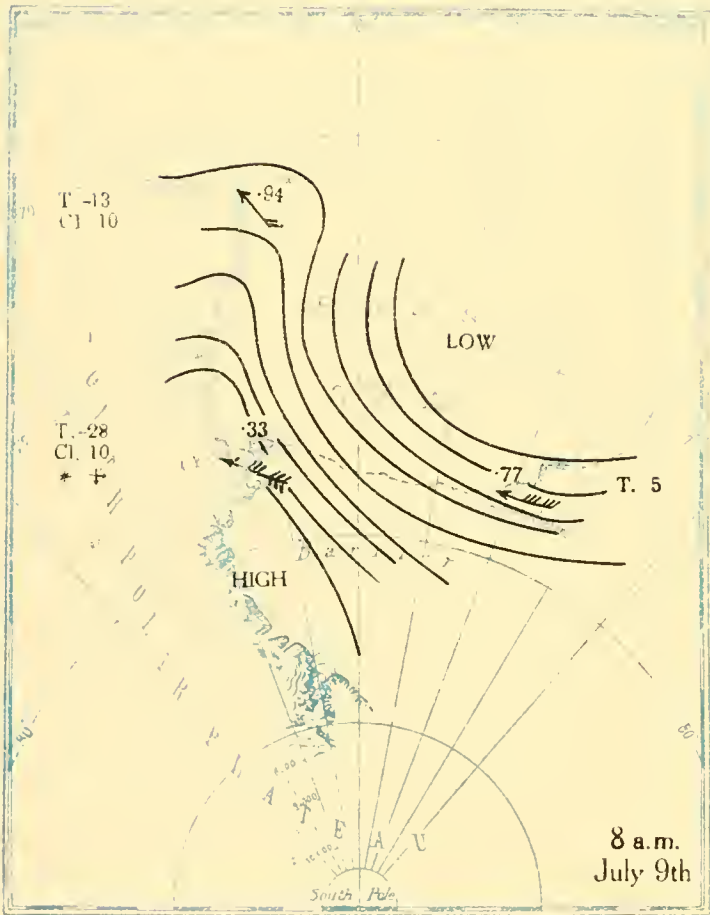

W. H. WOODHEAD

Altitudes in feet

Altitudes in feet

Altitudes in feet

Altitudes in feet

Altitudes in feet

Altitudes in feet

T.-21
Cl. 5 N
*

T.-12
Cl. 10
* †

8 a.m.
July 22nd

T.-23
Cl. 1 S

T.-13
Cl. 10

8 p.m.
July 22nd

T.-24
Cl. 1 S

T.-8
Cl. 10
‡

8 a.m.
July 23rd