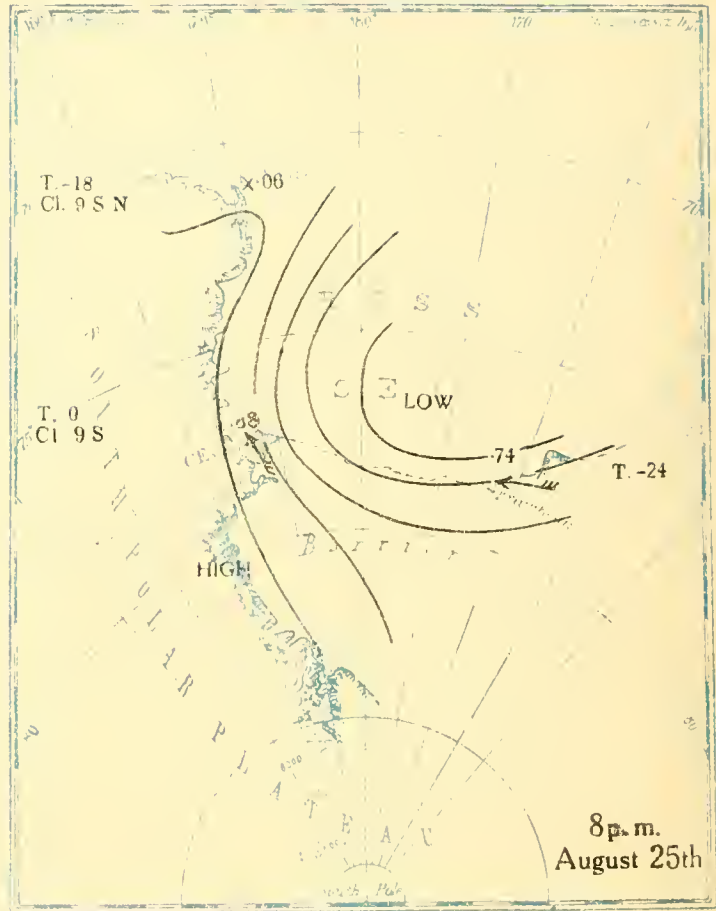

MBL/WHOI

0 0301 0051375 0

BRITISH ANTARCTIC EXPEDITION
1910-1913

METEOROLOGY

Vol. II
WEATHER MAPS
AND
PRESSURE CURVES

BY
G. C. SIMPSON, D.Sc., F.R.S

Prepared under the directions of the
Committee for the Publication of the Scientific Results
Chairman, Col. H. G. Lyons, F.R.S

T.-12
Cl. 10
* †

8 a.m.
July 22nd

T.-23
Cl. 1 S

T.-13
Cl. 10

8 p.m.
July 22nd

T.-24
Cl. 1 S

T.-8
Cl. 10
‡

8 a.m.
July 23rd

T.-25
Cl. 0

T. 4
Cl. 10

8 p.m.
July 23rd

Altitudes in feet

Altitudes in feet

Altitudes in feet

Altitudes in feet

All heights in feet