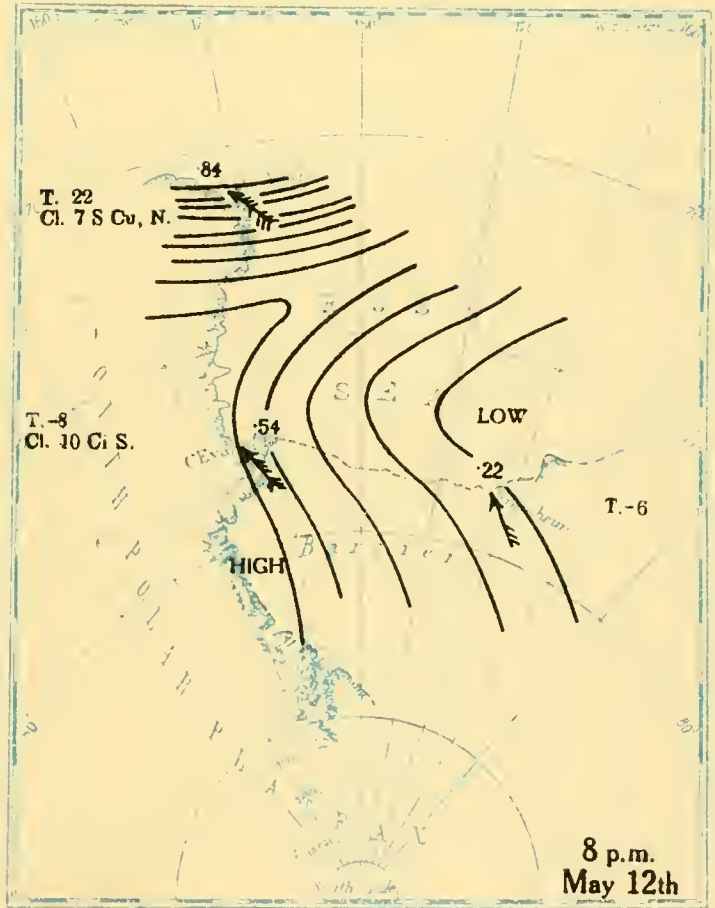

MBL/WHOI

0 0301 0051375 0

BRITISH ANTARCTIC EXPEDITION
1910-1913

METEOROLOGY

Vol. II
WEATHER MAPS
AND
PRESSURE CURVES

BY
G. C. SIMPSON, D.Sc., F.R.S

Prepared under the directions of the
Committee for the Publication of the Scientific Results
Chairman, Col. H. G. Lyons, F.R.S

W. H. WOODHEAD

Altitudes in feet

Altitudes in feet

Altitudes in feet

Altitudes in feet

Altitudes in feet

Altitudes in feet

T.-21
Cl. 5 N
*

T.-12
Cl. 10
* †

8 a.m.
July 22nd

T.-23
Cl. 1 S

T.-13
Cl. 10

8 p.m.
July 22nd

T.-24
Cl. 1 S

T.-8
Cl. 10
‡

8 a.m.
July 23rd