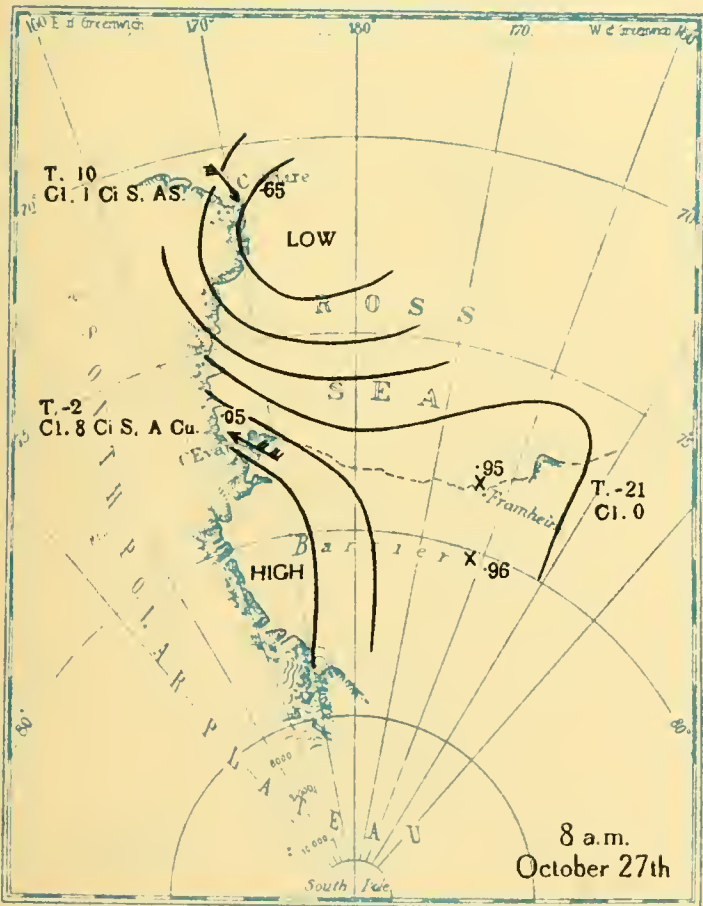

MBL/WHOI

0 0301 0051375 0

BRITISH ANTARCTIC EXPEDITION
1910-1913

METEOROLOGY

Vol. II
WEATHER MAPS
AND
PRESSURE CURVES

BY
G. C. SIMPSON, D.Sc., F.R.S

Prepared under the directions of the
Committee for the Publication of the Scientific Results
Chairman, Col. H. G. Lyons, F.R.S

T.-12
Cl. 10
* †

8 a.m.
July 22nd

T.-23
Cl. 1 S

T.-13
Cl. 10

8 p.m.
July 22nd

T.-24
Cl. 1 S

T.-8
Cl. 10
‡

8 a.m.
July 23rd

T.-25
Cl. 0

T. 4
Cl. 10

8 p.m.
July 23rd

Altitudes in feet

Altitudes in feet

Altitudes in feet

Altitudes in feet

All heights in feet