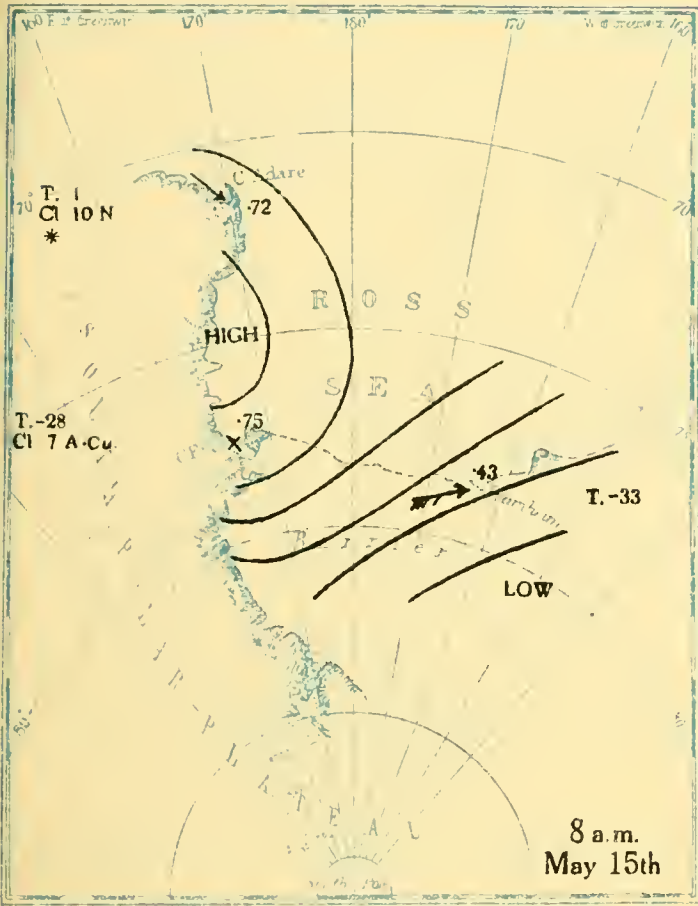

MBL/WHOI

0 0301 0051375 0

BRITISH ANTARCTIC EXPEDITION
1910-1913

METEOROLOGY

Vol. II
WEATHER MAPS
AND
PRESSURE CURVES

BY
G. C. SIMPSON, D.Sc., F.R.S

Prepared under the directions of the
Committee for the Publication of the Scientific Results
Chairman, Col. H. G. Lyons, F.R.S

W. H. WOODHEAD

Altitudes in feet

Altitudes in feet

Altitudes in feet

Altitudes in feet

Altitudes in feet

Altitudes in feet

T.-21
Cl. 5 N
*

T.-12
Cl. 10
* †

8 a.m.
July 22nd

T.-23
Cl. 1 S

T.-13
Cl. 10

8 p.m.
July 22nd

T.-24
Cl. 1 S

T.-8
Cl. 10
‡

8 a.m.
July 23rd