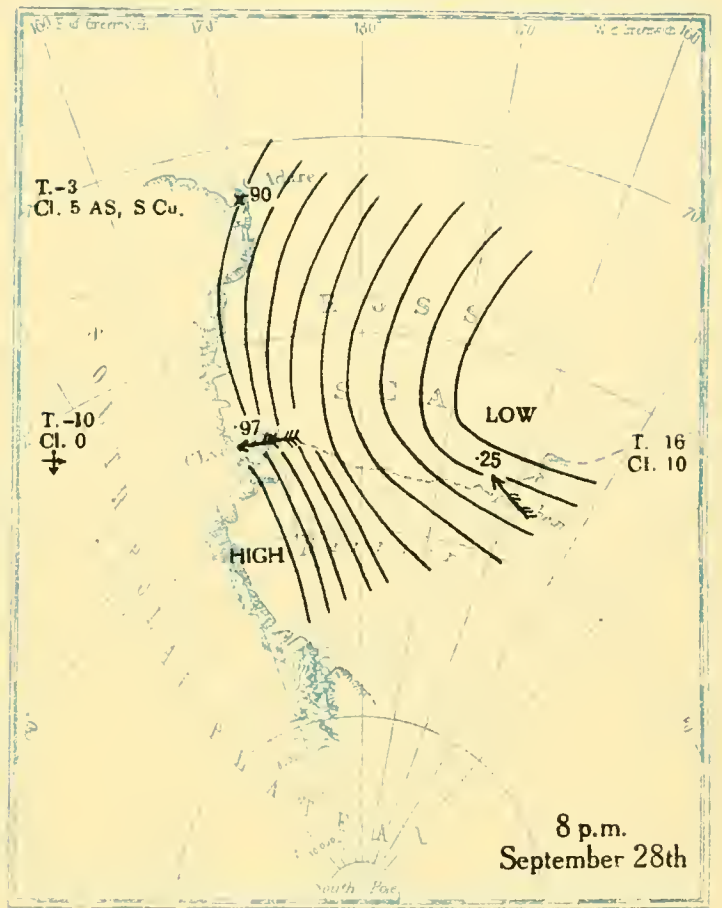

MBL/WHOI

0 0301 0051375 0

BRITISH ANTARCTIC EXPEDITION
1910-1913

METEOROLOGY

Vol. II
WEATHER MAPS
AND
PRESSURE CURVES

BY
G. C. SIMPSON, D.Sc., F.R.S

Prepared under the directions of the
Committee for the Publication of the Scientific Results
Chairman, Col. H. G. Lyons, F.R.S

T.-12
Cl. 10
* †

8 a.m.
July 22nd

T.-23
Cl. 1 S

T.-13
Cl. 10

8 p.m.
July 22nd

T.-24
Cl. 1 S

T.-8
Cl. 10
‡

8 a.m.
July 23rd

T.-25
Cl. 0

T. 4
Cl. 10

8 p.m.
July 23rd

Altitudes in feet

Altitudes in feet

Altitudes in feet

Altitudes in feet

All heights in feet