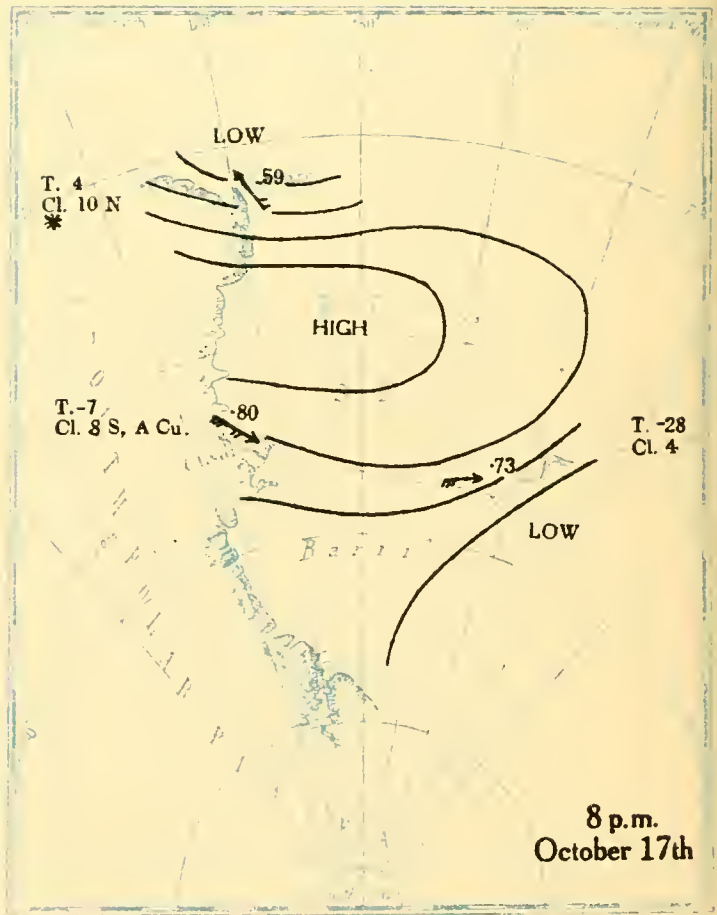

MBL/WHOI

0 0301 0051375 0

BRITISH ANTARCTIC EXPEDITION
1910-1913

METEOROLOGY

Vol. II
WEATHER MAPS
AND
PRESSURE CURVES

BY
G. C. SIMPSON, D.Sc., F.R.S

Prepared under the directions of the
Committee for the Publication of the Scientific Results
Chairman, Col. H. G. Lyons, F.R.S

T.-12
Cl. 10
* †

8 a.m.
July 22nd

T.-23
Cl. 1 S

T.-13
Cl. 10

8 p.m.
July 22nd

T.-24
Cl. 1 S

T.-8
Cl. 10
‡

8 a.m.
July 23rd

T.-25
Cl. 0

T. 4
Cl. 10

8 p.m.
July 23rd

Altitudes in feet

Altitudes in feet

Altitudes in feet

Altitudes in feet

All heights in feet