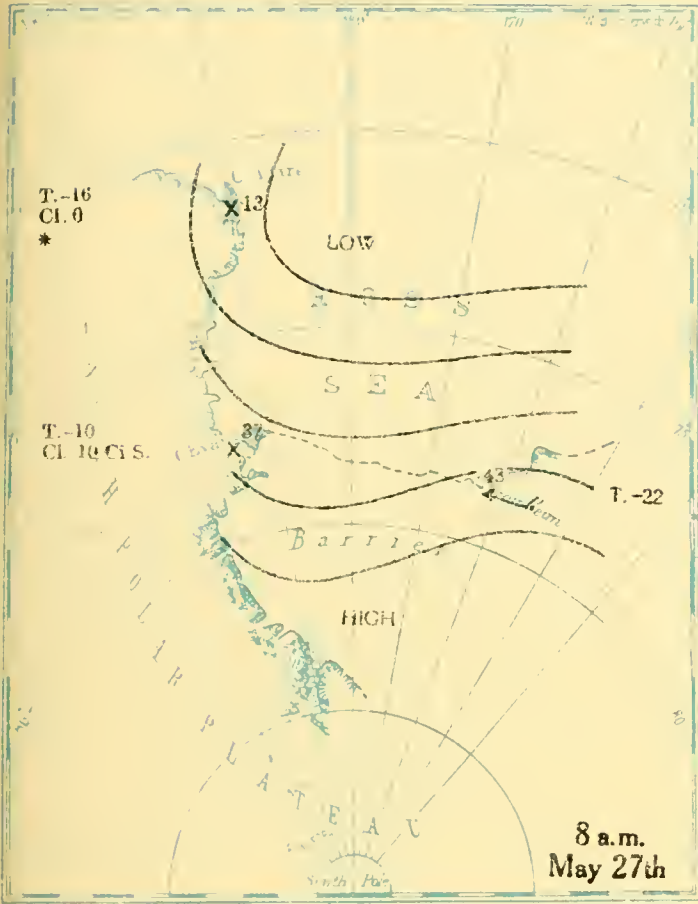

MBL/WHOI

0 0301 0051375 0

BRITISH ANTARCTIC EXPEDITION
1910-1913

METEOROLOGY

Vol. II
WEATHER MAPS
AND
PRESSURE CURVES

BY
G. C. SIMPSON, D.Sc., F.R.S

Prepared under the directions of the
Committee for the Publication of the Scientific Results
Chairman, Col. H. G. Lyons, F.R.S

W. H. WOODHEAD

Altitudes in feet

Altitudes in feet

Altitudes in feet

Altitudes in feet

Altitudes in feet

Altitudes in feet

T.-21
Cl. 5 N
*

T.-12
Cl. 10
* †

8 a.m.
July 22nd

T.-23
Cl. 1 S

T.-13
Cl. 10

8 p.m.
July 22nd

T.-24
Cl. 1 S

T.-8
Cl. 10
‡

8 a.m.
July 23rd