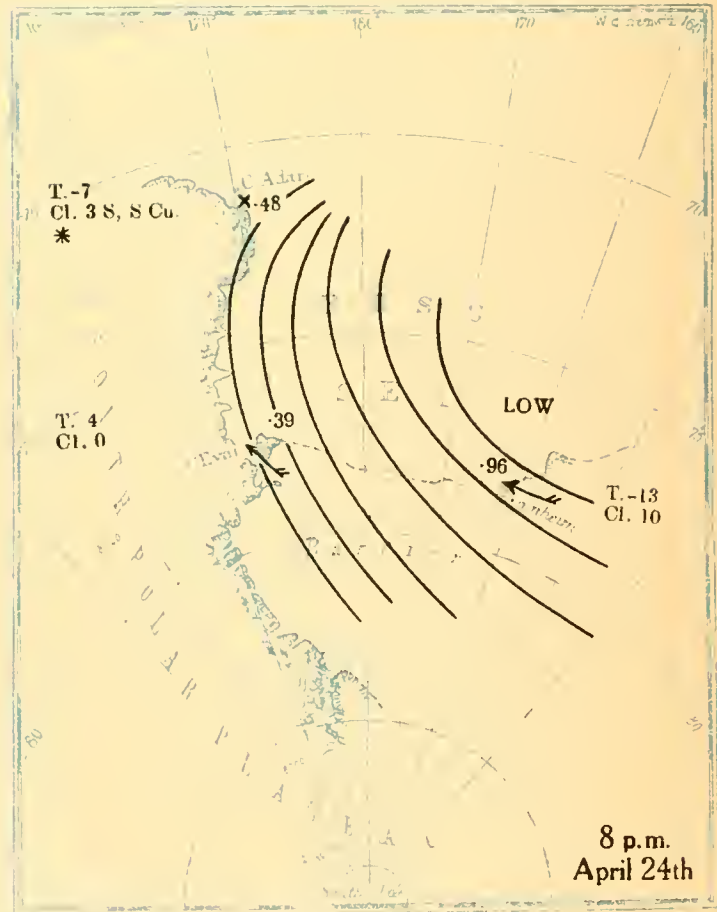

MBL/WHOI

0 0301 0051375 0

BRITISH ANTARCTIC EXPEDITION
1910-1913

METEOROLOGY

Vol. II
WEATHER MAPS
AND
PRESSURE CURVES

BY
G. C. SIMPSON, D.Sc., F.R.S

Prepared under the directions of the
Committee for the Publication of the Scientific Results
Chairman, Col. H. G. Lyons, F.R.S

W. H. WOODHEAD

Altitudes in feet

Altitudes in feet

Altitudes in feet

Altitudes in feet

Altitudes in feet

Altitudes in feet

T.-21
Cl. 5 N
*

T.-12
Cl. 10
* †

8 a.m.
July 22nd

T.-23
Cl. 1 S

T.-13
Cl. 10

8 p.m.
July 22nd

T.-24
Cl. 1 S

T.-8
Cl. 10
‡

8 a.m.
July 23rd