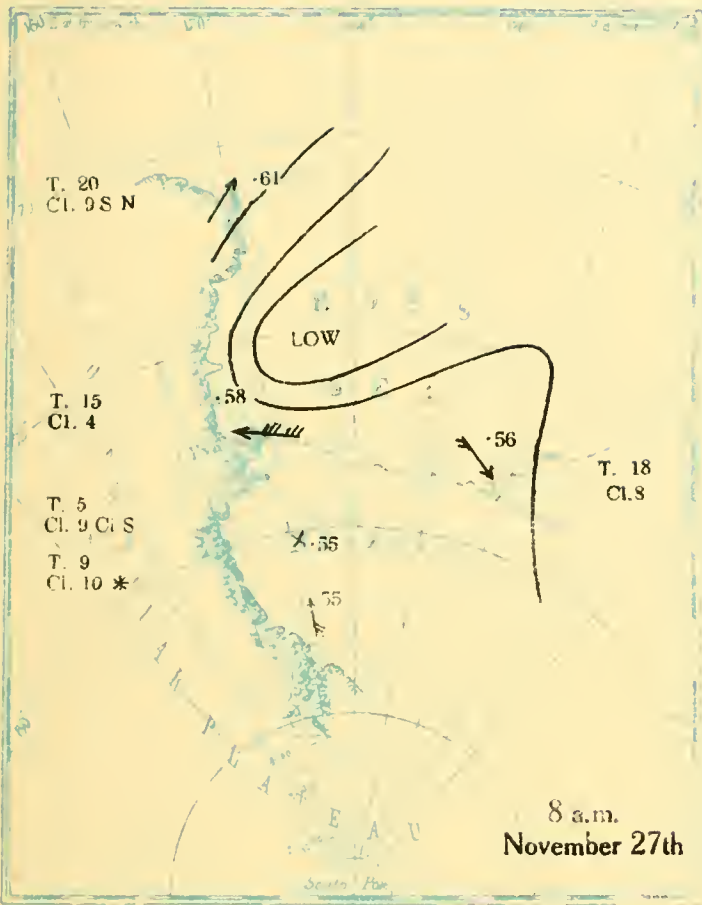

MBL/WHOI

0 0301 0051375 0

BRITISH ANTARCTIC EXPEDITION
1910-1913

METEOROLOGY

Vol. II
WEATHER MAPS
AND
PRESSURE CURVES

BY
G. C. SIMPSON, D.Sc., F.R.S

Prepared under the directions of the
Committee for the Publication of the Scientific Results
Chairman, Col. H. G. Lyons, F.R.S

T.-12
Cl. 10
* †

8 a.m.
July 22nd

T.-23
Cl. 1 S

T.-13
Cl. 10

8 p.m.
July 22nd

T.-24
Cl. 1 S

T.-8
Cl. 10
‡

8 a.m.
July 23rd

T.-25
Cl. 0

T. 4
Cl. 10

8 p.m.
July 23rd

Altitudes in feet

Altitudes in feet

Altitudes in feet

Altitudes in feet

All heights in feet