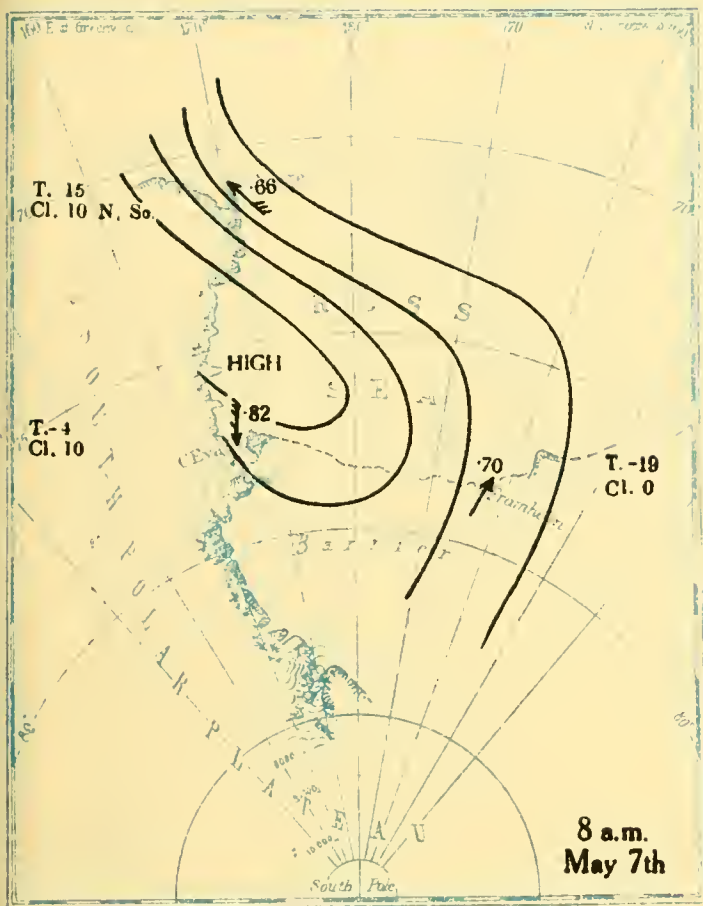

MBL/WHOI

0 0301 0051375 0

BRITISH ANTARCTIC EXPEDITION
1910-1913

METEOROLOGY

Vol. II
WEATHER MAPS
AND
PRESSURE CURVES

BY
G. C. SIMPSON, D.Sc., F.R.S

Prepared under the directions of the
Committee for the Publication of the Scientific Results
Chairman, Col. H. G. Lyons, F.R.S

W. H. WOODHEAD

Altitudes in feet

Altitudes in feet

Altitudes in feet

Altitudes in feet

Altitudes in feet

Altitudes in feet

T.-21
Cl. 5 N
*

T.-12
Cl. 10
* †

8 a.m.
July 22nd

T.-23
Cl. 1 S

T.-13
Cl. 10

8 p.m.
July 22nd

T.-24
Cl. 1 S

T.-8
Cl. 10
‡

8 a.m.
July 23rd