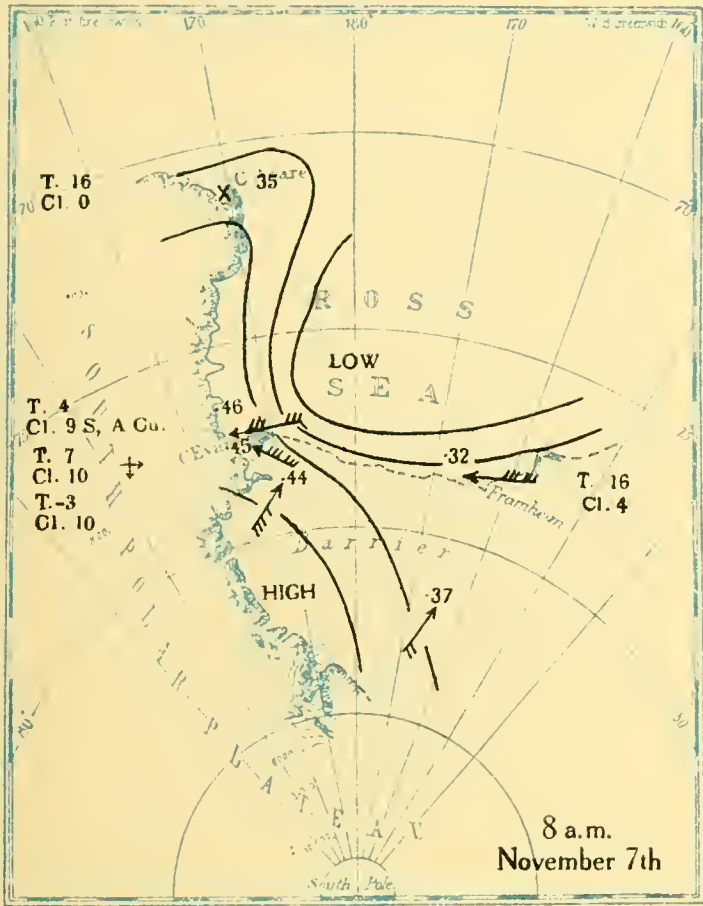

MBL/WHOI

0 0301 0051375 0

BRITISH ANTARCTIC EXPEDITION
1910-1913

METEOROLOGY

Vol. II
WEATHER MAPS
AND
PRESSURE CURVES

BY
G. C. SIMPSON, D.Sc., F.R.S

Prepared under the directions of the
Committee for the Publication of the Scientific Results
Chairman, Col. H. G. Lyons, F.R.S

T.-12
Cl. 10
* †

8 a.m.
July 22nd

T.-23
Cl. 1 S

T.-13
Cl. 10

8 p.m.
July 22nd

T.-24
Cl. 1 S

T.-8
Cl. 10
‡

8 a.m.
July 23rd

T.-25
Cl. 0

T. 4
Cl. 10

8 p.m.
July 23rd

Altitudes in feet

Altitudes in feet

Altitudes in feet

Altitudes in feet

All heights in feet