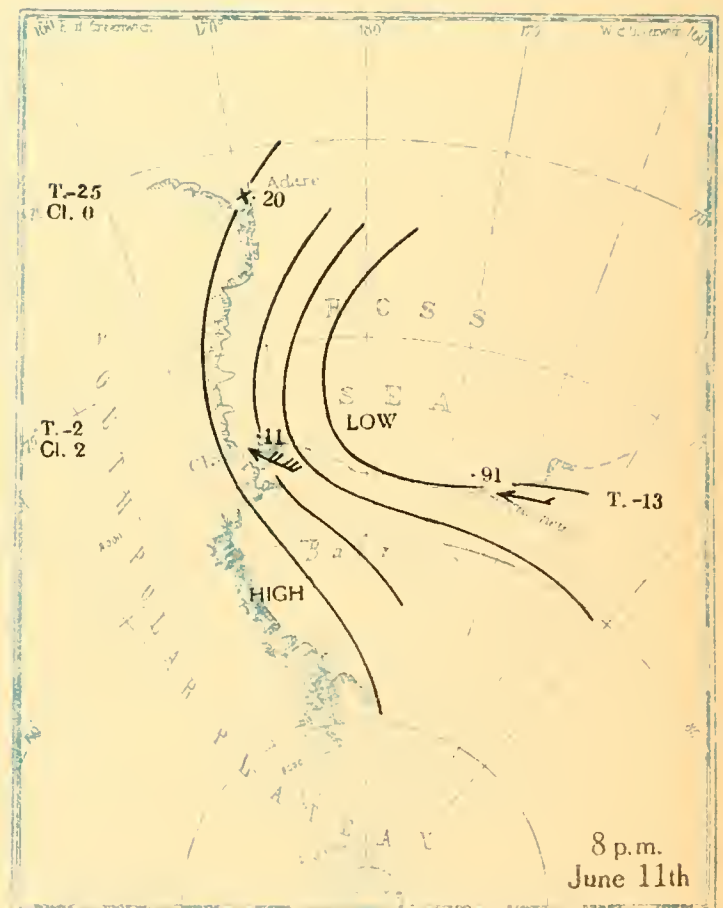

MBL/WHOI

0 0301 0051375 0

BRITISH ANTARCTIC EXPEDITION
1910-1913

METEOROLOGY

Vol. II
WEATHER MAPS
AND
PRESSURE CURVES

BY
G. C. SIMPSON, D.Sc., F.R.S

Prepared under the directions of the
Committee for the Publication of the Scientific Results
Chairman, Col. H. G. Lyons, F.R.S

W. H. WOODHEAD

Altitudes in feet

Altitudes in feet

Altitudes in feet

Altitudes in feet

Altitudes in feet

Altitudes in feet

T.-21
Cl. 5 N
*

T.-12
Cl. 10
* †

8 a.m.
July 22nd

T.-23
Cl. 1 S

T.-13
Cl. 10

8 p.m.
July 22nd

T.-24
Cl. 1 S

T.-8
Cl. 10
‡

8 a.m.
July 23rd