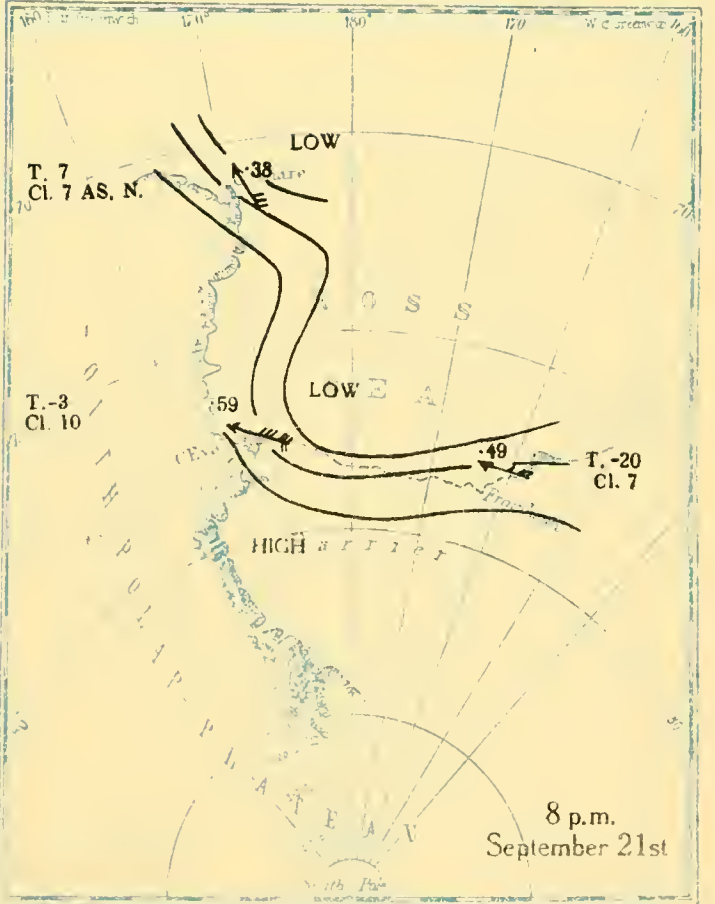

MBL/WHOI

0 0301 0051375 0

BRITISH ANTARCTIC EXPEDITION
1910-1913

METEOROLOGY

Vol. II
WEATHER MAPS
AND
PRESSURE CURVES

BY
G. C. SIMPSON, D.Sc., F.R.S

Prepared under the directions of the
Committee for the Publication of the Scientific Results
Chairman, Col. H. G. Lyons, F.R.S

T.-12
Cl. 10
* †

8 a.m.
July 22nd

T.-23
Cl. 1 S

T.-13
Cl. 10

8 p.m.
July 22nd

T.-24
Cl. 1 S

T.-8
Cl. 10
‡

8 a.m.
July 23rd

T.-25
Cl. 0

T. 4
Cl. 10

8 p.m.
July 23rd

Altitudes in feet

Altitudes in feet

Altitudes in feet

Altitudes in feet

All heights in feet