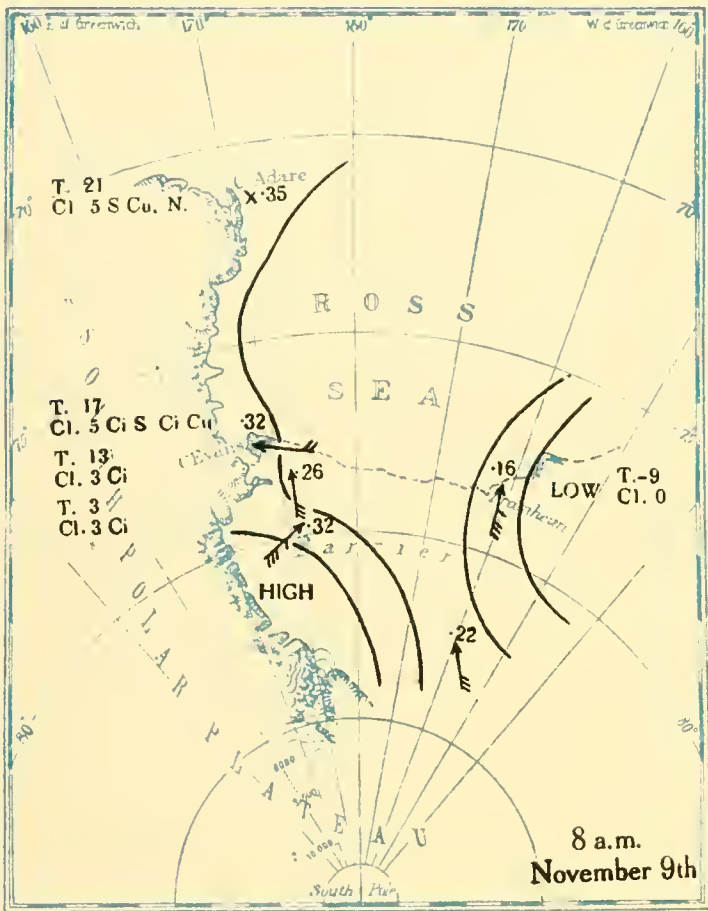

MBL/WHOI

0 0301 0051375 0

BRITISH ANTARCTIC EXPEDITION
1910-1913

METEOROLOGY

Vol. II
WEATHER MAPS
AND
PRESSURE CURVES

BY
G. C. SIMPSON, D.Sc., F.R.S

Prepared under the directions of the
Committee for the Publication of the Scientific Results
Chairman, Col. H. G. Lyons, F.R.S

T.-12
Cl. 10
* †

8 a.m.
July 22nd

T.-23
Cl. 1 S

T.-13
Cl. 10

8 p.m.
July 22nd

T.-24
Cl. 1 S

T.-8
Cl. 10
‡

8 a.m.
July 23rd

T.-25
Cl. 0

T. 4
Cl. 10

8 p.m.
July 23rd

Altitudes in feet

Altitudes in feet

Altitudes in feet

Altitudes in feet

All heights in feet