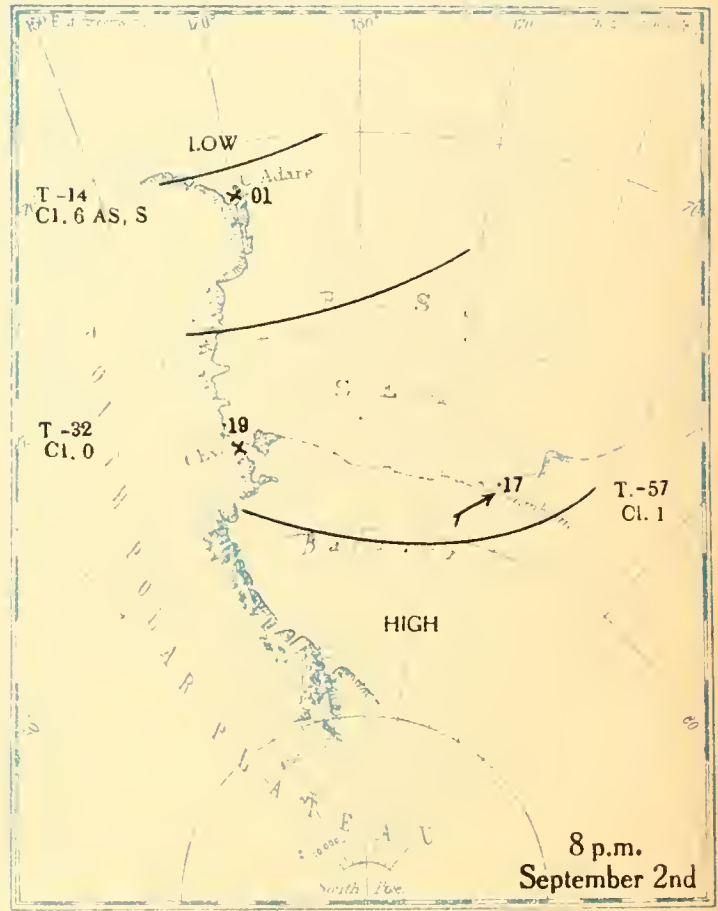

MBL/WHOI

0 0301 0051375 0

BRITISH ANTARCTIC EXPEDITION
1910-1913

METEOROLOGY

Vol. II
WEATHER MAPS
AND
PRESSURE CURVES

BY
G. C. SIMPSON, D.Sc., F.R.S

Prepared under the directions of the
Committee for the Publication of the Scientific Results
Chairman, Col. H. G. Lyons, F.R.S

T.-12
Cl. 10
* †

8 a.m.
July 22nd

T.-23
Cl. 1 S

T.-13
Cl. 10

8 p.m.
July 22nd

T.-24
Cl. 1 S

T.-8
Cl. 10
‡

8 a.m.
July 23rd

T.-25
Cl. 0

T. 4
Cl. 10

8 p.m.
July 23rd

Altitudes in feet

Altitudes in feet

Altitudes in feet

Altitudes in feet

All heights in feet