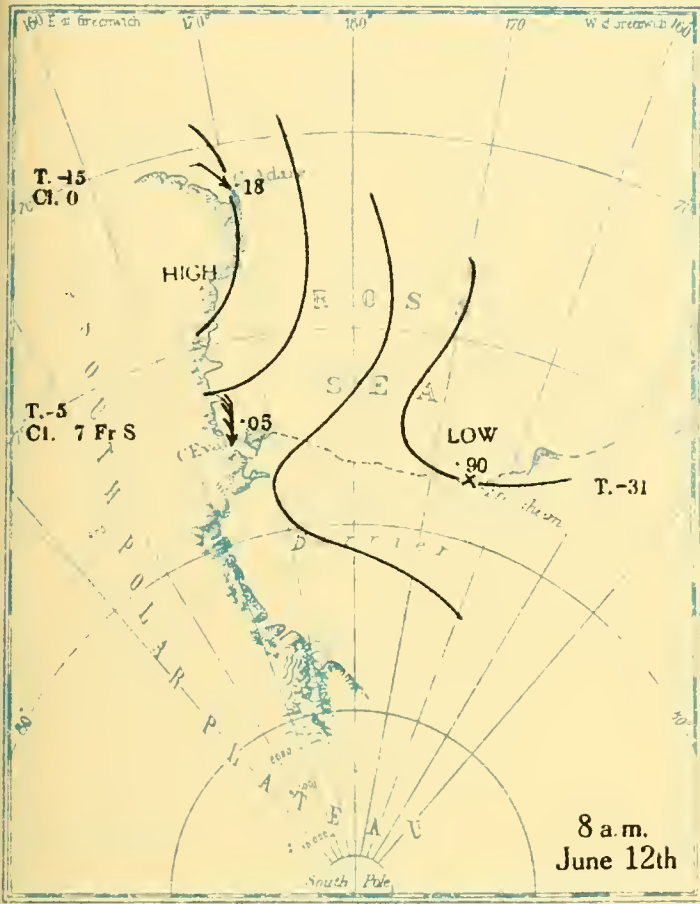

MBL/WHOI

0 0301 0051375 0

BRITISH ANTARCTIC EXPEDITION
1910-1913

METEOROLOGY

Vol. II
WEATHER MAPS
AND
PRESSURE CURVES

BY
G. C. SIMPSON, D.Sc., F.R.S

Prepared under the directions of the
Committee for the Publication of the Scientific Results
Chairman, Col. H. G. Lyons, F.R.S

W. H. WOODHEAD

Altitudes in feet

Altitudes in feet

Altitudes in feet

Altitudes in feet

Altitudes in feet

Altitudes in feet

T.-21
Cl. 5 N
*

T.-12
Cl. 10
* †

8 a.m.
July 22nd

T.-23
Cl. 1 S

T.-13
Cl. 10

8 p.m.
July 22nd

T.-24
Cl. 1 S

T.-8
Cl. 10
‡

8 a.m.
July 23rd