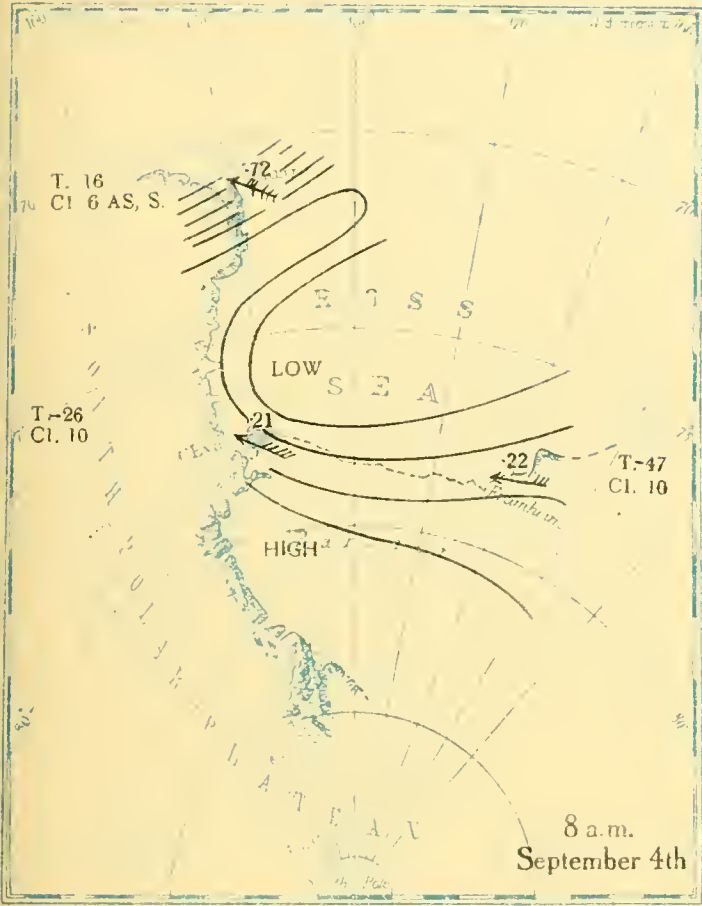

MBL/WHOI

0 0301 0051375 0

BRITISH ANTARCTIC EXPEDITION
1910-1913

METEOROLOGY

Vol. II
WEATHER MAPS
AND
PRESSURE CURVES

BY
G. C. SIMPSON, D.Sc., F.R.S

Prepared under the directions of the
Committee for the Publication of the Scientific Results
Chairman, Col. H. G. Lyons, F.R.S

T.-12
Cl. 10
* †

8 a.m.
July 22nd

T.-23
Cl. 1 S

T.-13
Cl. 10

8 p.m.
July 22nd

T.-24
Cl. 1 S

T.-8
Cl. 10
‡

8 a.m.
July 23rd

T.-25
Cl. 0

T. 4
Cl. 10

8 p.m.
July 23rd

Altitudes in feet

Altitudes in feet

Altitudes in feet

Altitudes in feet

All heights in feet