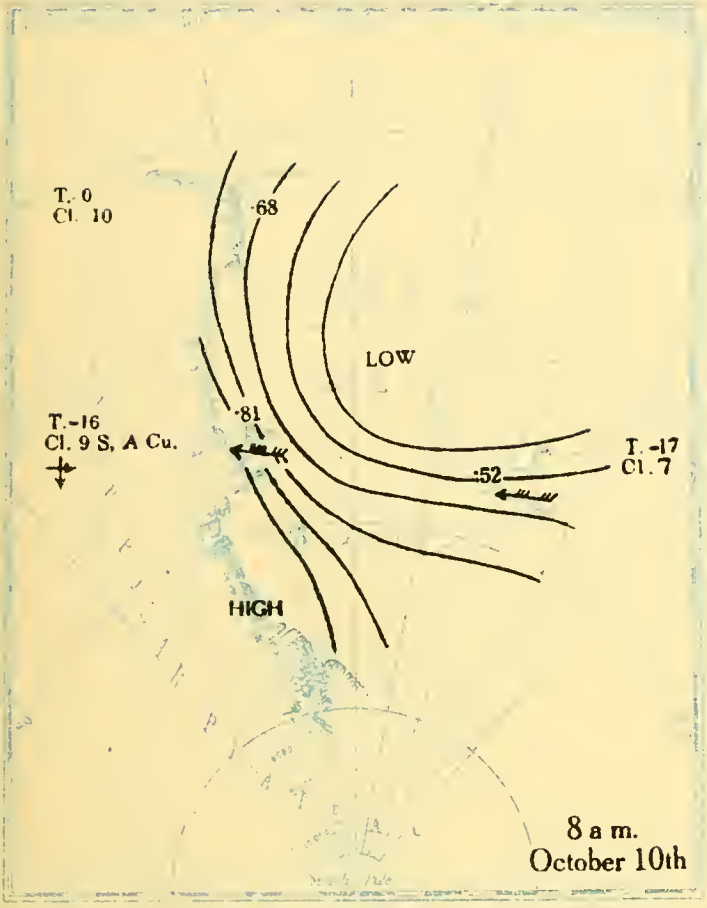

MBL/WHOI

0 0301 0051375 0

BRITISH ANTARCTIC EXPEDITION
1910-1913

METEOROLOGY

Vol. II
WEATHER MAPS
AND
PRESSURE CURVES

BY
G. C. SIMPSON, D.Sc., F.R.S

Prepared under the directions of the
Committee for the Publication of the Scientific Results
Chairman, Col. H. G. Lyons, F.R.S

T.-12
Cl. 10
* †

8 a.m.
July 22nd

T.-23
Cl. 1 S

T.-13
Cl. 10

8 p.m.
July 22nd

T.-24
Cl. 1 S

T.-8
Cl. 10
‡

8 a.m.
July 23rd

T.-25
Cl. 0

T. 4
Cl. 10

8 p.m.
July 23rd

Altitudes in feet

Altitudes in feet

Altitudes in feet

Altitudes in feet

All heights in feet