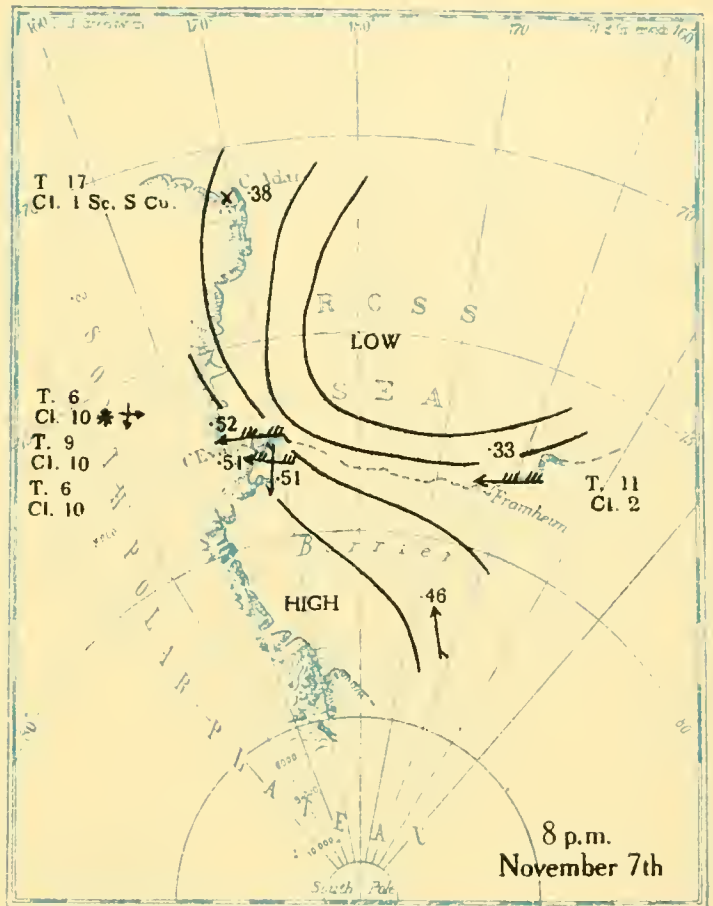

MBL/WHOI

0 0301 0051375 0

BRITISH ANTARCTIC EXPEDITION
1910-1913

METEOROLOGY

Vol. II
WEATHER MAPS
AND
PRESSURE CURVES

BY
G. C. SIMPSON, D.Sc., F.R.S

Prepared under the directions of the
Committee for the Publication of the Scientific Results
Chairman, Col. H. G. Lyons, F.R.S

T.-12
Cl. 10
* †

8 a.m.
July 22nd

T.-23
Cl. 1 S

T.-13
Cl. 10

8 p.m.
July 22nd

T.-24
Cl. 1 S

T.-8
Cl. 10
‡

8 a.m.
July 23rd

T.-25
Cl. 0

T. 4
Cl. 10

8 p.m.
July 23rd

Altitudes in feet

Altitudes in feet

Altitudes in feet

Altitudes in feet

All heights in feet