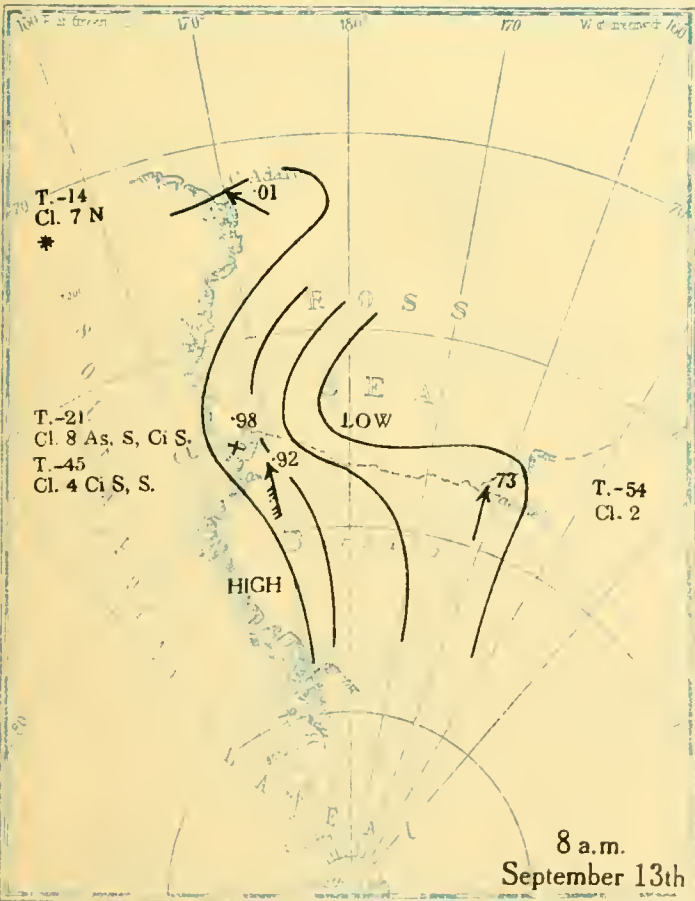

MBL/WHOI

0 0301 0051375 0

BRITISH ANTARCTIC EXPEDITION
1910-1913

METEOROLOGY

Vol. II
WEATHER MAPS
AND
PRESSURE CURVES

BY
G. C. SIMPSON, D.Sc., F.R.S

Prepared under the directions of the
Committee for the Publication of the Scientific Results
Chairman, Col. H. G. Lyons, F.R.S

T.-12
Cl. 10
* †

8 a.m.
July 22nd

T.-23
Cl. 1 S

T.-13
Cl. 10

8 p.m.
July 22nd

T.-24
Cl. 1 S

T.-8
Cl. 10
‡

8 a.m.
July 23rd

T.-25
Cl. 0

T. 4
Cl. 10

8 p.m.
July 23rd

Altitudes in feet

Altitudes in feet

Altitudes in feet

Altitudes in feet

All heights in feet