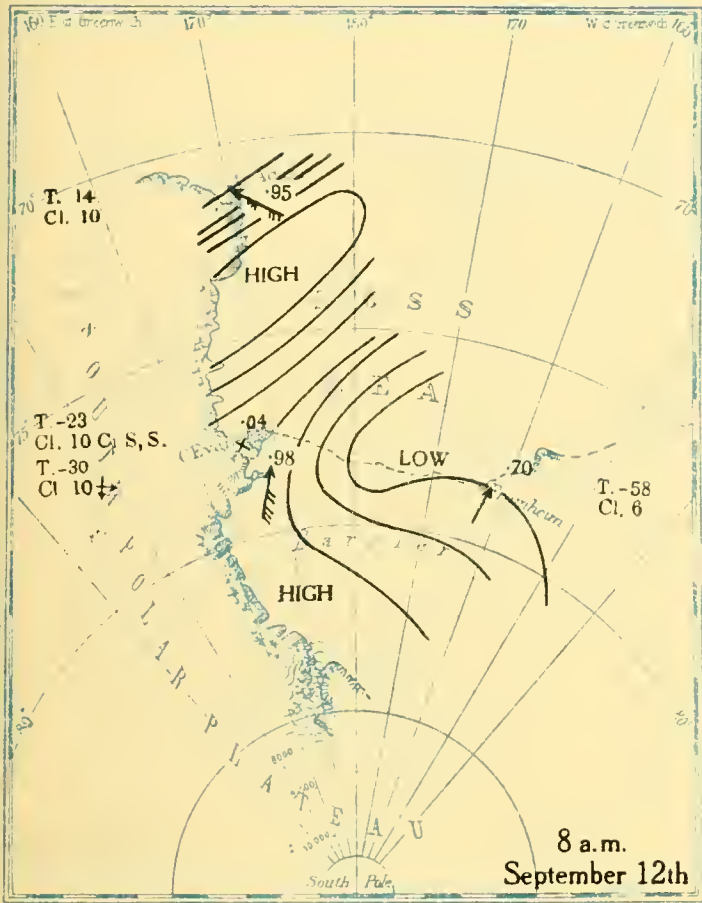

MBL/WHOI

0 0301 0051375 0

BRITISH ANTARCTIC EXPEDITION
1910-1913

METEOROLOGY

Vol. II
WEATHER MAPS
AND
PRESSURE CURVES

BY
G. C. SIMPSON, D.Sc., F.R.S

Prepared under the directions of the
Committee for the Publication of the Scientific Results
Chairman, Col. H. G. Lyons, F.R.S

T.-25
Cl. 0

T. 4
Cl. 10

8 p.m.
July 23rd

Altitudes in feet

Altitudes in feet

Altitudes in feet

Altitudes in feet

All heights in feet