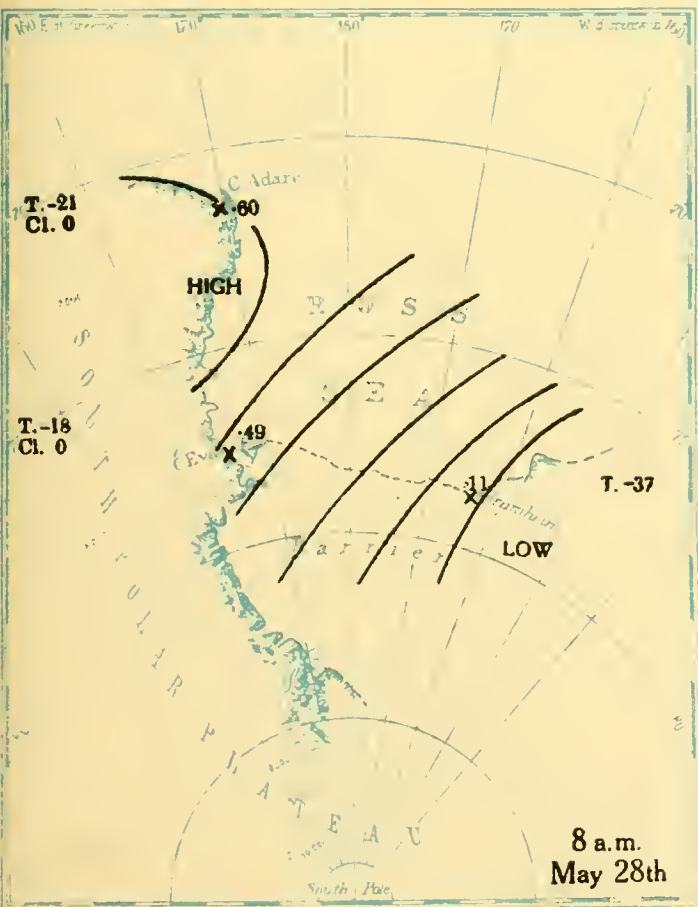

MBL/WHOI

0 0301 0051375 0

BRITISH ANTARCTIC EXPEDITION
1910-1913

METEOROLOGY

Vol. II
WEATHER MAPS
AND
PRESSURE CURVES

BY
G. C. SIMPSON, D.Sc., F.R.S

Prepared under the directions of the
Committee for the Publication of the Scientific Results
Chairman, Col. H. G. Lyons, F.R.S

W. H. WOODHEAD

Altitudes in feet

Altitudes in feet

Altitudes in feet

Altitudes in feet

Altitudes in feet

Altitudes in feet

T.-21
Cl. 5 N
*

T.-12
Cl. 10
* †

8 a.m.
July 22nd

T.-23
Cl. 1 S

T.-13
Cl. 10

8 p.m.
July 22nd

T.-24
Cl. 1 S

T.-8
Cl. 10
‡

8 a.m.
July 23rd