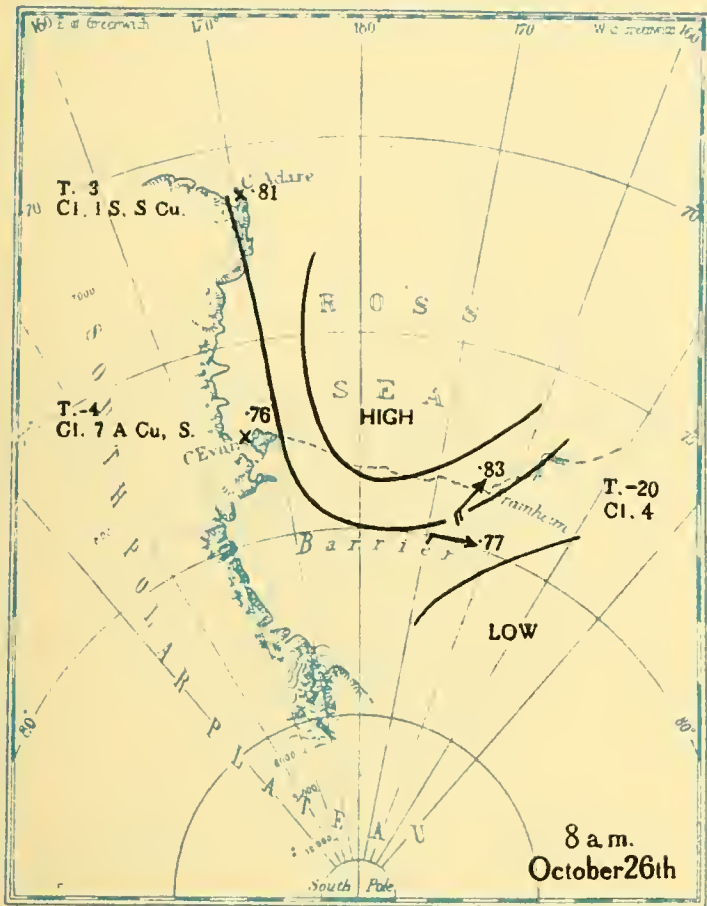

MBL/WHOI

0 0301 0051375 0

BRITISH ANTARCTIC EXPEDITION
1910-1913

METEOROLOGY

Vol. II
WEATHER MAPS
AND
PRESSURE CURVES

BY
G. C. SIMPSON, D.Sc., F.R.S

Prepared under the directions of the
Committee for the Publication of the Scientific Results
Chairman, Col. H. G. Lyons, F.R.S

T.-12
Cl. 10
* †

8 a.m.
July 22nd

T.-23
Cl. 1 S

T.-13
Cl. 10

8 p.m.
July 22nd

T.-24
Cl. 1 S

T.-8
Cl. 10
‡

8 a.m.
July 23rd

T.-25
Cl. 0

T. 4
Cl. 10

8 p.m.
July 23rd

Altitudes in feet

Altitudes in feet

Altitudes in feet

Altitudes in feet

All heights in feet