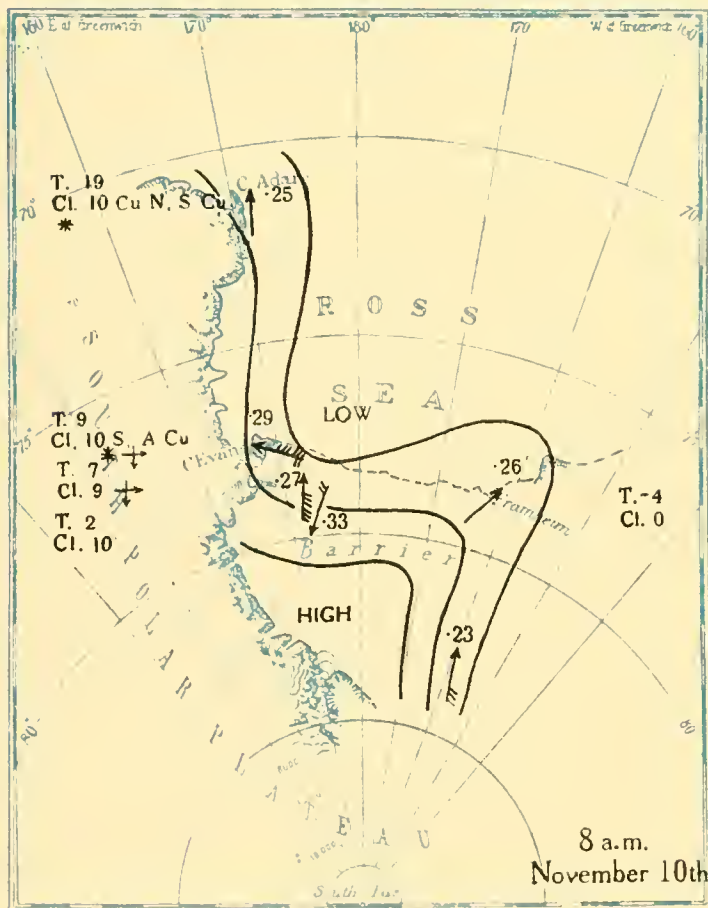

MBL/WHOI

0 0301 0051375 0

BRITISH ANTARCTIC EXPEDITION
1910-1913

METEOROLOGY

Vol. II
WEATHER MAPS
AND
PRESSURE CURVES

BY
G. C. SIMPSON, D.Sc., F.R.S

Prepared under the directions of the
Committee for the Publication of the Scientific Results
Chairman, Col. H. G. Lyons, F.R.S

T.-12
Cl. 10
* †

8 a.m.
July 22nd

T.-23
Cl. 1 S

T.-13
Cl. 10

8 p.m.
July 22nd

T.-24
Cl. 1 S

T.-8
Cl. 10
‡

8 a.m.
July 23rd

T.-25
Cl. 0

T. 4
Cl. 10

8 p.m.
July 23rd

Altitudes in feet

Altitudes in feet

Altitudes in feet

Altitudes in feet

All heights in feet