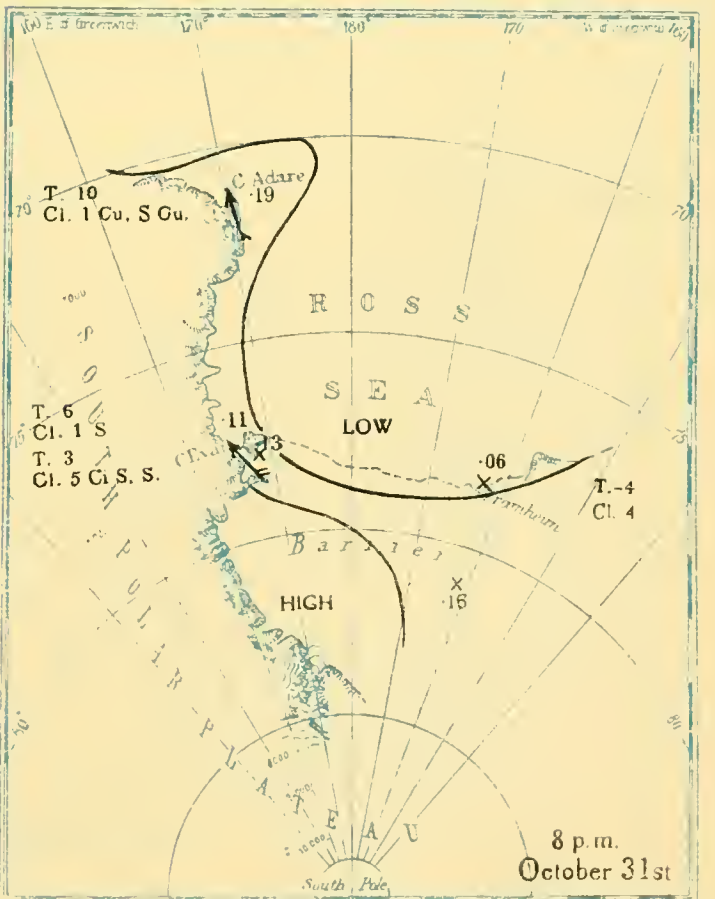

MBL/WHOI

0 0301 0051375 0

BRITISH ANTARCTIC EXPEDITION
1910-1913

METEOROLOGY

Vol. II
WEATHER MAPS
AND
PRESSURE CURVES

BY
G. C. SIMPSON, D.Sc., F.R.S

Prepared under the directions of the
Committee for the Publication of the Scientific Results
Chairman, Col. H. G. Lyons, F.R.S

T.-12
Cl. 10
* †

8 a.m.
July 22nd

T.-23
Cl. 1 S

T.-13
Cl. 10

8 p.m.
July 22nd

T.-24
Cl. 1 S

T.-8
Cl. 10
‡

8 a.m.
July 23rd

T.-25
Cl. 0

T. 4
Cl. 10

8 p.m.
July 23rd

Altitudes in feet

Altitudes in feet

Altitudes in feet

Altitudes in feet

All heights in feet