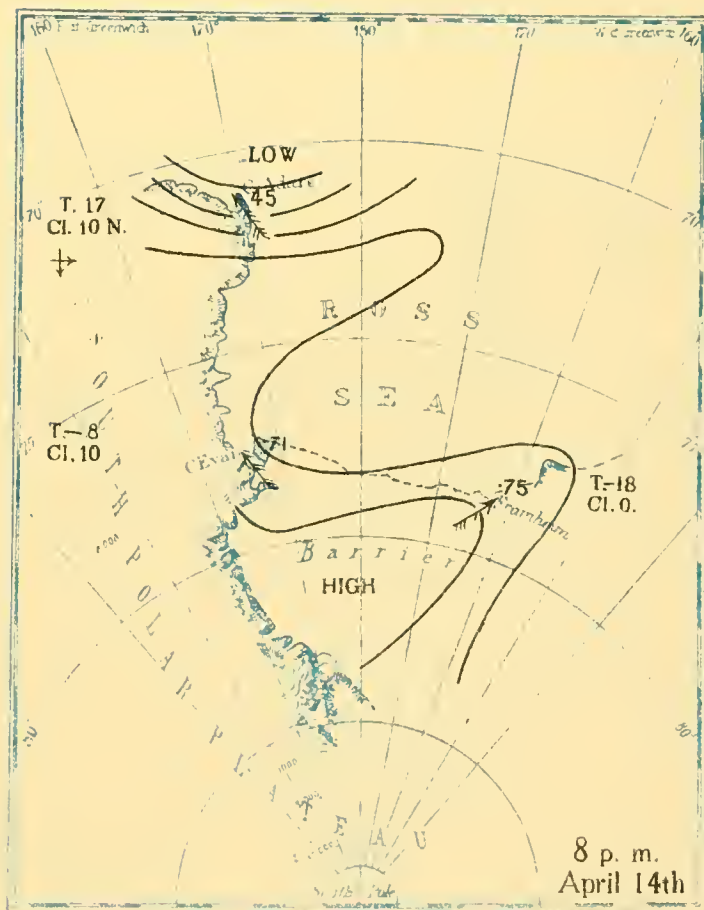

MBL/WHOI

0 0301 0051375 0

BRITISH ANTARCTIC EXPEDITION
1910-1913

METEOROLOGY

Vol. II
WEATHER MAPS
AND
PRESSURE CURVES

BY
G. C. SIMPSON, D.Sc., F.R.S

Prepared under the directions of the
Committee for the Publication of the Scientific Results
Chairman, Col. H. G. Lyons, F.R.S

W. H. WOODHEAD

Altitudes in feet

Altitudes in feet

Altitudes in feet

Altitudes in feet

Altitudes in feet

Altitudes in feet

T.-21
Cl. 5 N
*

T.-12
Cl. 10
* †

8 a.m.
July 22nd

T.-23
Cl. 1 S

T.-13
Cl. 10

8 p.m.
July 22nd

T.-24
Cl. 1 S

T.-8
Cl. 10
‡

8 a.m.
July 23rd