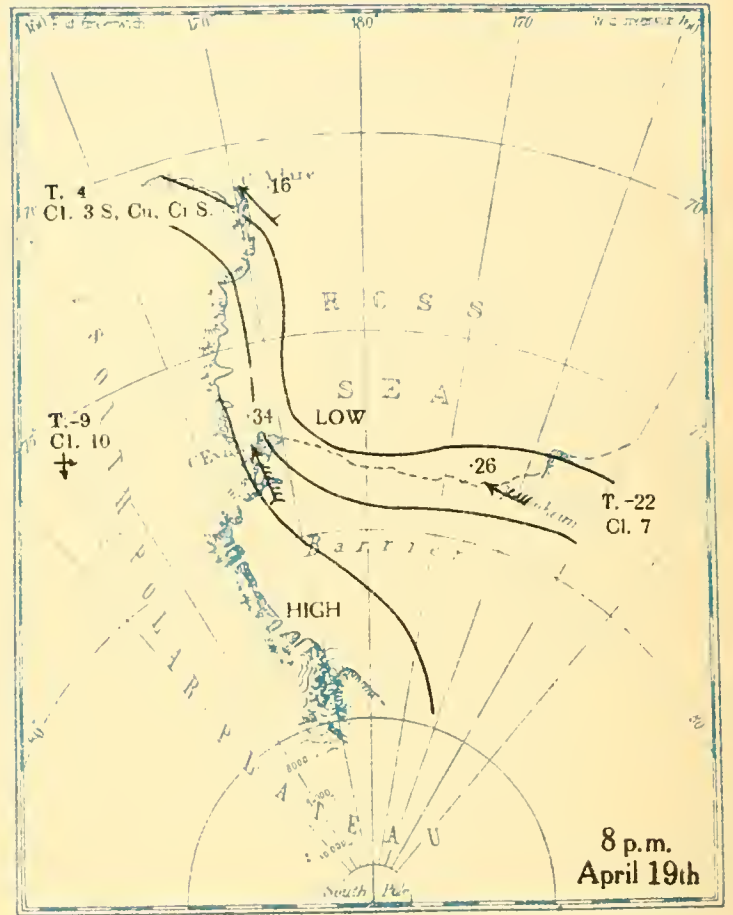

Altitudes in feet