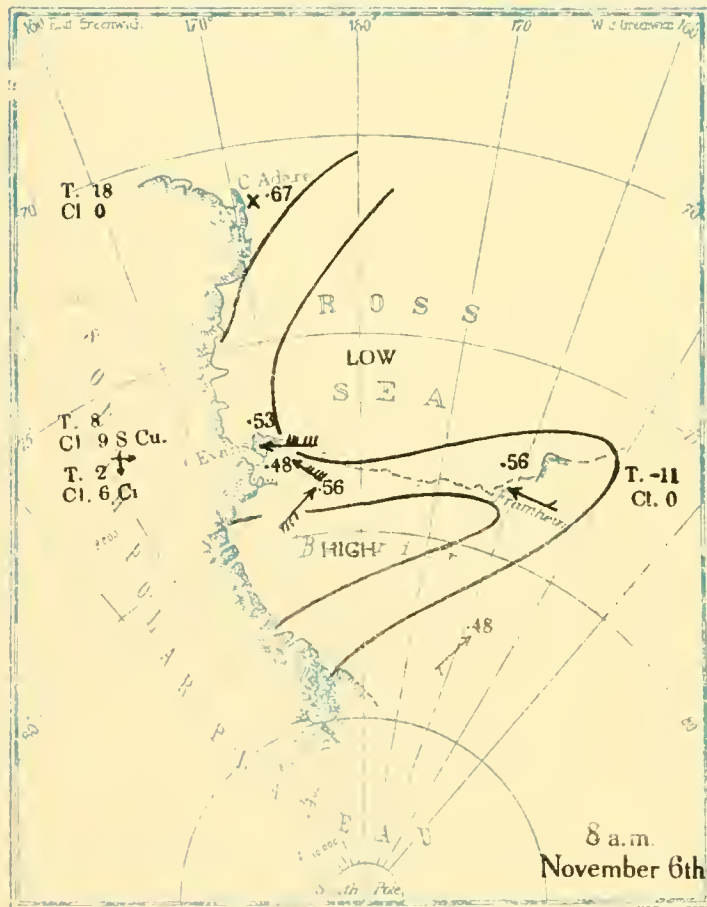

MBL/WHOI

0 0301 0051375 0

BRITISH ANTARCTIC EXPEDITION
1910-1913

METEOROLOGY

Vol. II
WEATHER MAPS
AND
PRESSURE CURVES

BY
G. C. SIMPSON, D.Sc., F.R.S

Prepared under the directions of the
Committee for the Publication of the Scientific Results
Chairman, Col. H. G. Lyons, F.R.S

T.-12
Cl. 10
* †

8 a.m.
July 22nd

T.-23
Cl. 1 S

T.-13
Cl. 10

8 p.m.
July 22nd

T.-24
Cl. 1 S

T.-8
Cl. 10
‡

8 a.m.
July 23rd

T.-25
Cl. 0

T. 4
Cl. 10

8 p.m.
July 23rd

Altitudes in feet

Altitudes in feet

Altitudes in feet

Altitudes in feet

All heights in feet