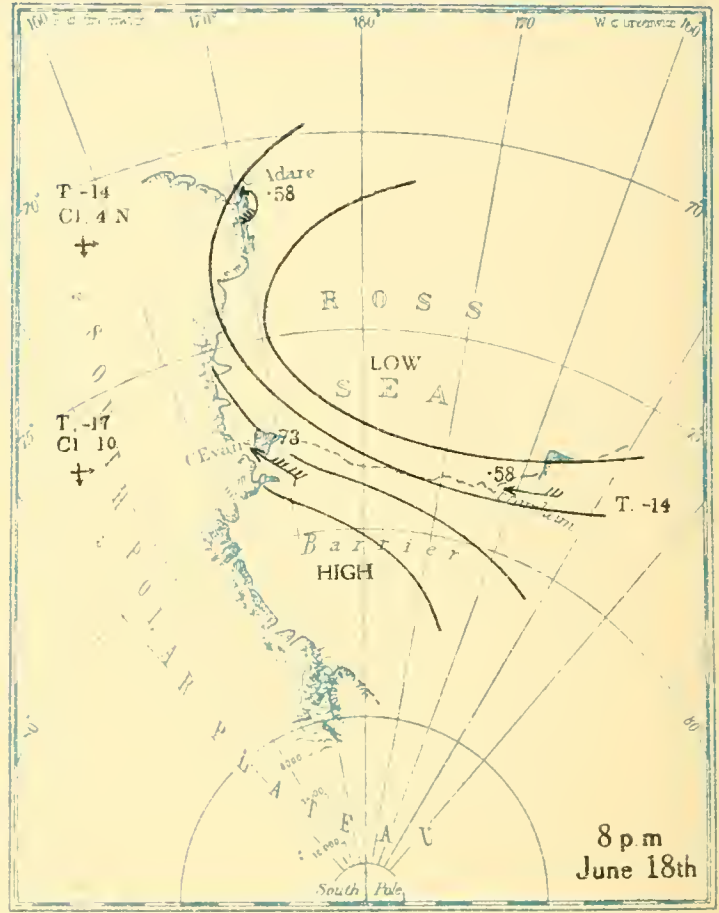

MBL/WHOI

0 0301 0051375 0

BRITISH ANTARCTIC EXPEDITION
1910-1913

METEOROLOGY

Vol. II
WEATHER MAPS
AND
PRESSURE CURVES

BY
G. C. SIMPSON, D.Sc., F.R.S

Prepared under the directions of the
Committee for the Publication of the Scientific Results
Chairman, Col. H. G. Lyons, F.R.S

W. H. WOODHEAD

Altitudes in feet

Altitudes in feet

Altitudes in feet

Altitudes in feet

Altitudes in feet

Altitudes in feet

T.-21
Cl. 5 N
*

T.-12
Cl. 10
* †

8 a.m.
July 22nd

T.-23
Cl. 1 S

T.-13
Cl. 10

8 p.m.
July 22nd

T.-24
Cl. 1 S

T.-8
Cl. 10
‡

8 a.m.
July 23rd