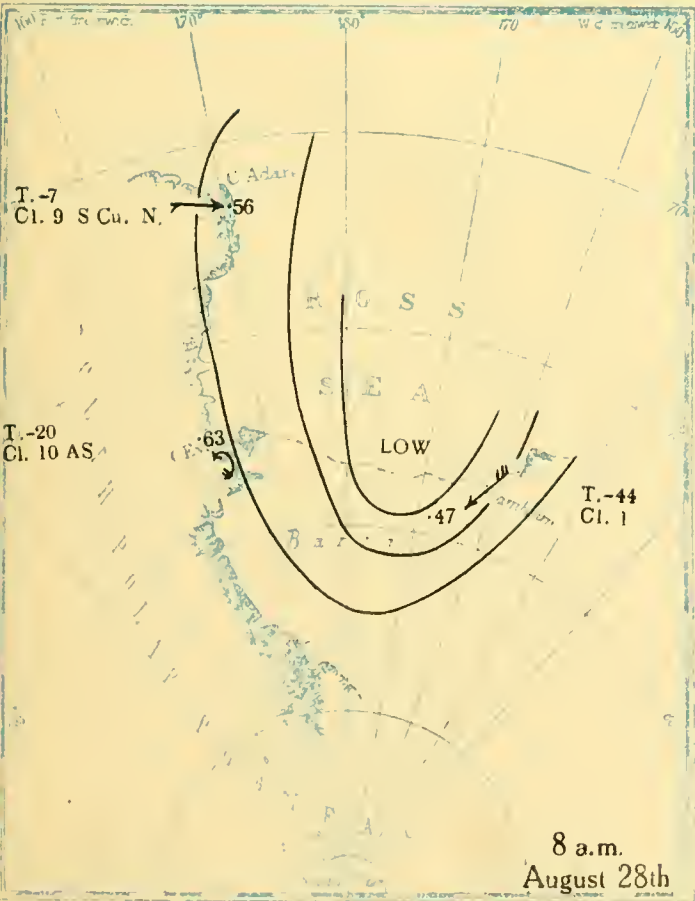

MBL/WHOI

0 0301 0051375 0

BRITISH ANTARCTIC EXPEDITION
1910-1913

METEOROLOGY

Vol. II
WEATHER MAPS
AND
PRESSURE CURVES

BY
G. C. SIMPSON, D.Sc., F.R.S

Prepared under the directions of the
Committee for the Publication of the Scientific Results
Chairman, Col. H. G. Lyons, F.R.S

T.-12
Cl. 10
* †

8 a.m.
July 22nd

T.-23
Cl. 1 S

T.-13
Cl. 10

8 p.m.
July 22nd

T.-24
Cl. 1 S

T.-8
Cl. 10
‡

8 a.m.
July 23rd

T.-25
Cl. 0

T. 4
Cl. 10

8 p.m.
July 23rd

Altitudes in feet

Altitudes in feet

Altitudes in feet

Altitudes in feet

All heights in feet