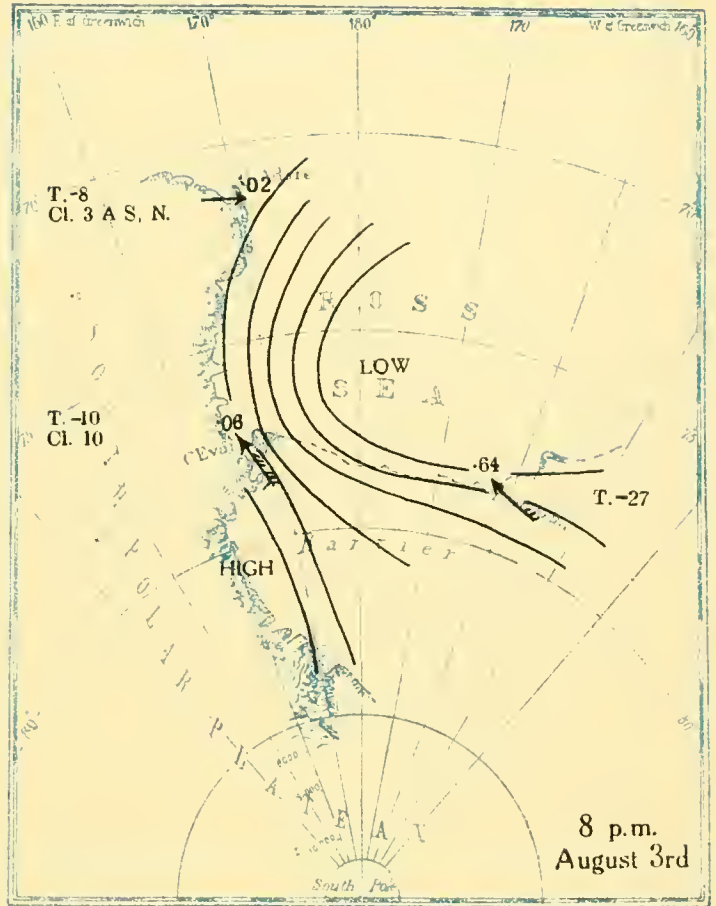

MBL/WHOI

0 0301 0051375 0

BRITISH ANTARCTIC EXPEDITION
1910-1913

METEOROLOGY

Vol. II
WEATHER MAPS
AND
PRESSURE CURVES

BY
G. C. SIMPSON, D.Sc., F.R.S

Prepared under the directions of the
Committee for the Publication of the Scientific Results
Chairman, Col. H. G. Lyons, F.R.S

T.-12
Cl. 10
* †

8 a.m.
July 22nd

T.-23
Cl. 1 S

T.-13
Cl. 10

8 p.m.
July 22nd

T.-24
Cl. 1 S

T.-8
Cl. 10
‡

8 a.m.
July 23rd

T.-25
Cl. 0

T. 4
Cl. 10

8 p.m.
July 23rd

Altitudes in feet

Altitudes in feet

Altitudes in feet

Altitudes in feet

All heights in feet