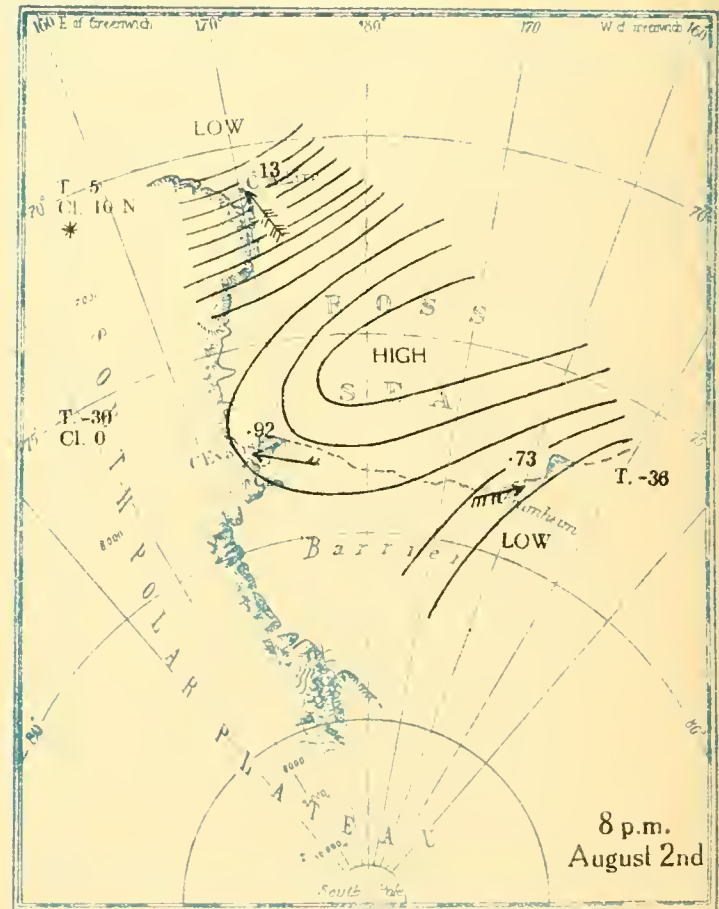

MBL/WHOI

0 0301 0051375 0

BRITISH ANTARCTIC EXPEDITION
1910-1913

METEOROLOGY

Vol. II
WEATHER MAPS
AND
PRESSURE CURVES

BY
G. C. SIMPSON, D.Sc., F.R.S

Prepared under the directions of the
Committee for the Publication of the Scientific Results
Chairman, Col. H. G. Lyons, F.R.S

T.-12
Cl. 10
* †

8 a.m.
July 22nd

T.-23
Cl. 1 S

T.-13
Cl. 10

8 p.m.
July 22nd

T.-24
Cl. 1 S

T.-8
Cl. 10
‡

8 a.m.
July 23rd

T.-25
Cl. 0

T. 4
Cl. 10

8 p.m.
July 23rd

Altitudes in feet

Altitudes in feet

Altitudes in feet

Altitudes in feet

All heights in feet