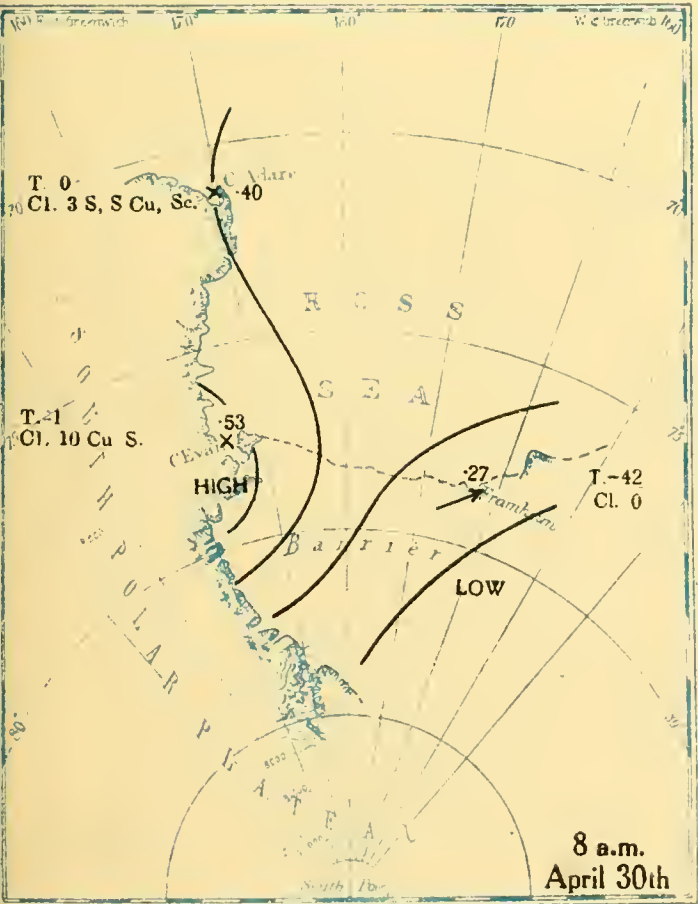

MBL/WHOI

0 0301 0051375 0

BRITISH ANTARCTIC EXPEDITION
1910-1913

METEOROLOGY

Vol. II
WEATHER MAPS
AND
PRESSURE CURVES

BY
G. C. SIMPSON, D.Sc., F.R.S

Prepared under the directions of the
Committee for the Publication of the Scientific Results
Chairman, Col. H. G. Lyons, F.R.S

W. H. WOODHEAD

Altitudes in feet

Altitudes in feet

Altitudes in feet

Altitudes in feet

Altitudes in feet

Altitudes in feet

T.-21
Cl. 5 N
*

T.-12
Cl. 10
* †

8 a.m.
July 22nd

T.-23
Cl. 1 S

T.-13
Cl. 10

8 p.m.
July 22nd

T.-24
Cl. 1 S

T.-8
Cl. 10
‡

8 a.m.
July 23rd