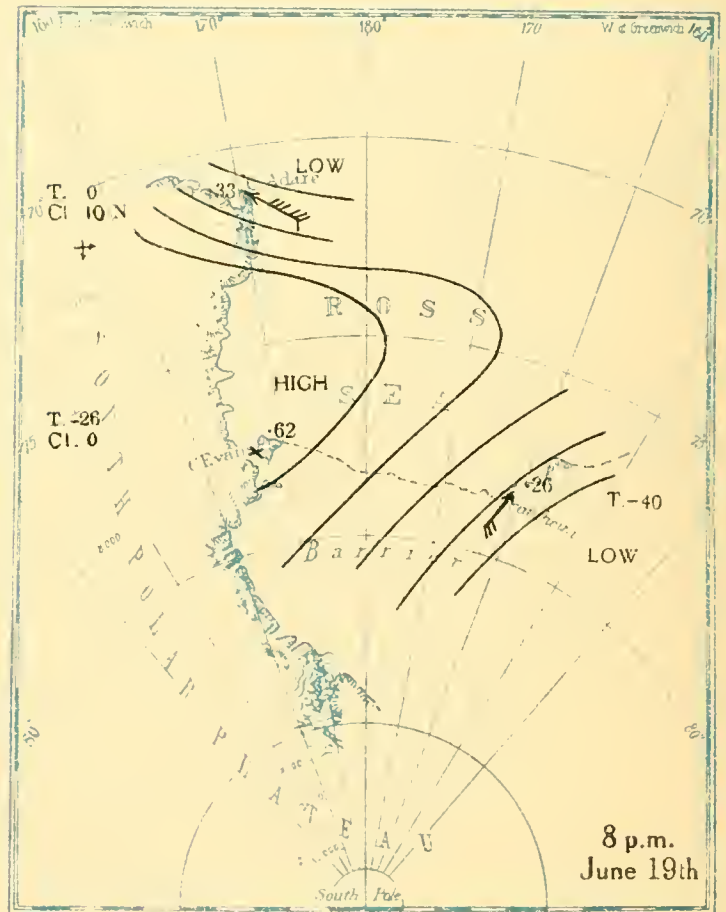

Altitudes in feet