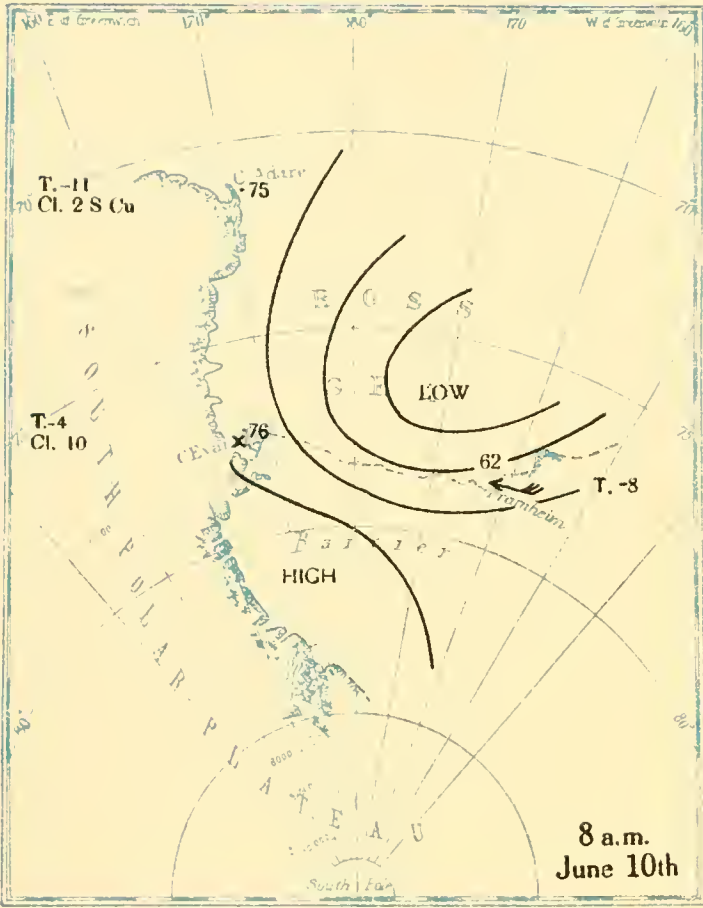

MBL/WHOI

0 0301 0051375 0

BRITISH ANTARCTIC EXPEDITION
1910-1913

METEOROLOGY

Vol. II
WEATHER MAPS
AND
PRESSURE CURVES

BY
G. C. SIMPSON, D.Sc., F.R.S

Prepared under the directions of the
Committee for the Publication of the Scientific Results
Chairman, Col. H. G. Lyons, F.R.S

W. H. WOODHEAD

Altitudes in feet

Altitudes in feet

Altitudes in feet

Altitudes in feet

Altitudes in feet

Altitudes in feet

T.-21
Cl. 5 N
*

T.-12
Cl. 10
* †

8 a.m.
July 22nd

T.-23
Cl. 1 S

T.-13
Cl. 10

8 p.m.
July 22nd

T.-24
Cl. 1 S

T.-8
Cl. 10
‡

8 a.m.
July 23rd